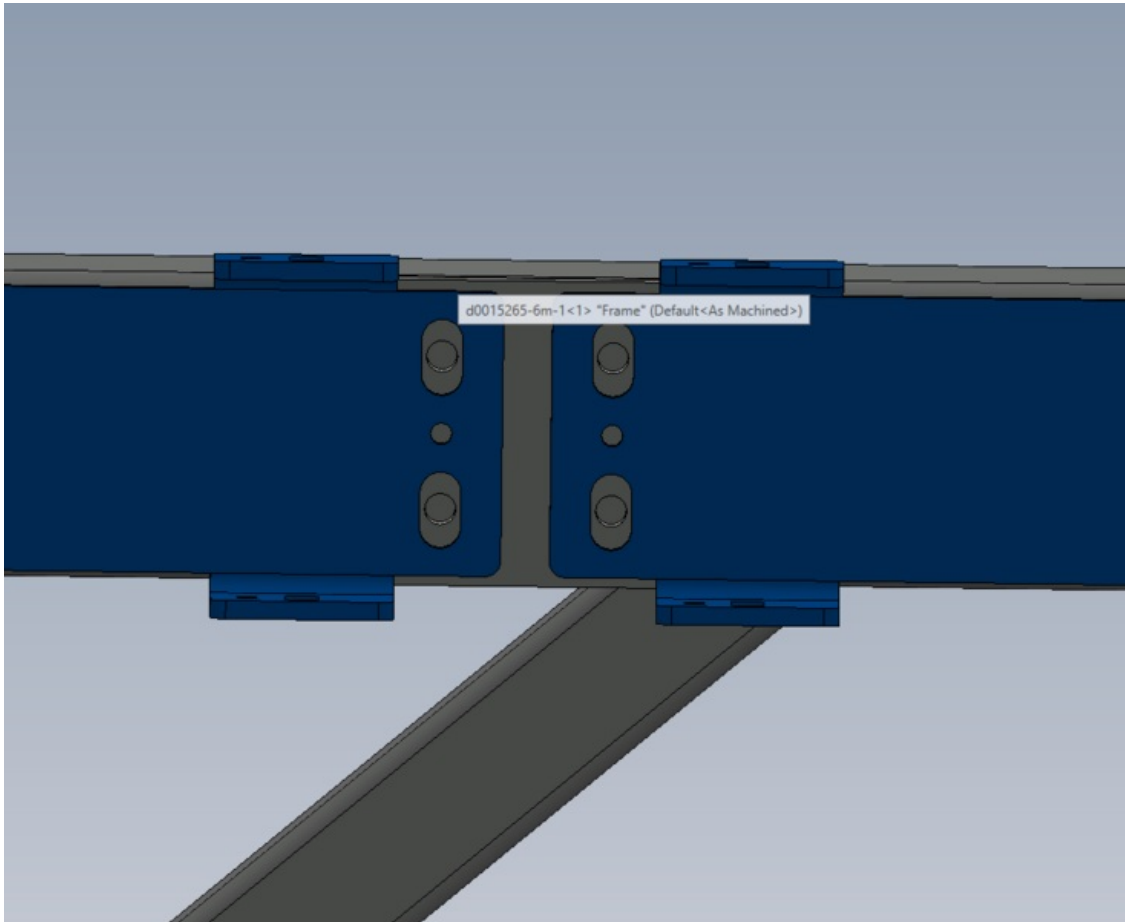

# Fichier:R0015077B Module A infeed arm alignment Screenshot 45.png



R0015077B\_Module\_A\_infeed\_arm\_alignment\_Screenshot\_45

## File history

Click on a date/time to view the file as it appeared at that time.

	Date/Time	Thumbnail	Dimensions	User	Comment
current	10:10, 8 June 2023		965 × 784 (28 KB)	Gareth Green (talk   contribs)	R0015077B_Module_A_infeed_arm_alignment_Screenshot_45

Horizontal resolution	37.79 dpc
Vertical resolution	37.79 dpc