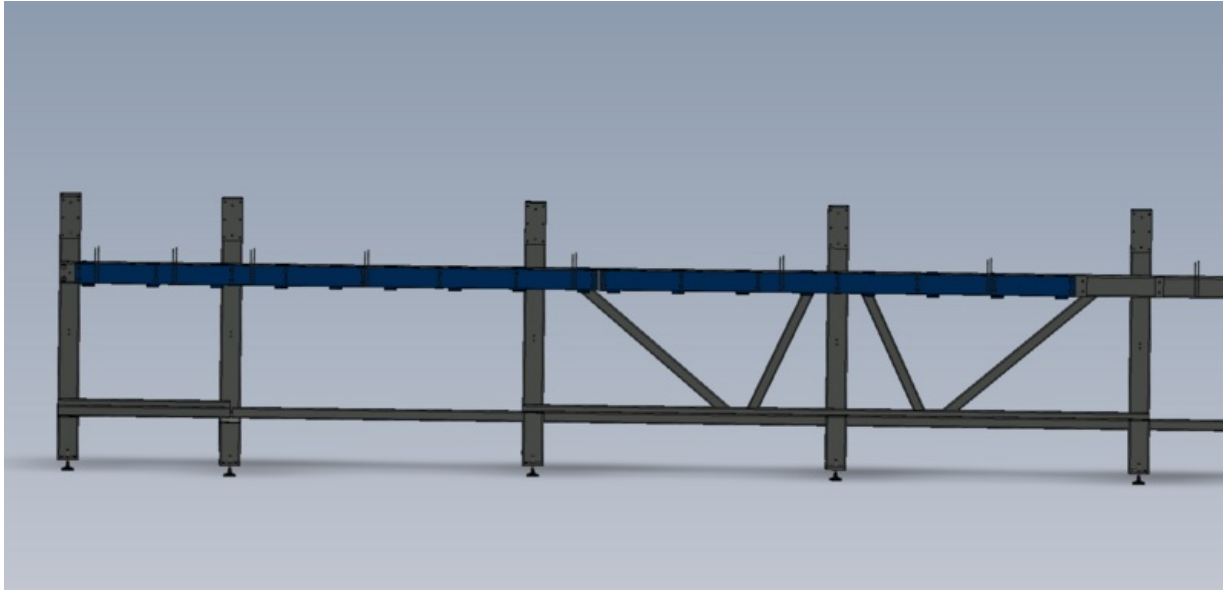

# Fichier:R0015077B Module A infeed arm alignment Screenshot 43.png



R0015077B\_Module\_A\_infeed\_arm\_alignment\_Screenshot\_43

## File history

Click on a date/time to view the file as it appeared at that time.

	Date/Time	Thumbnail	Dimensions	User	Comment
current	10:00, 8 June 2023		1,645 × 789 (68 KB)	Gareth Green (talk   contribs)	R0015077B_Module_A_infeed_arm_alignment_Screenshot_43