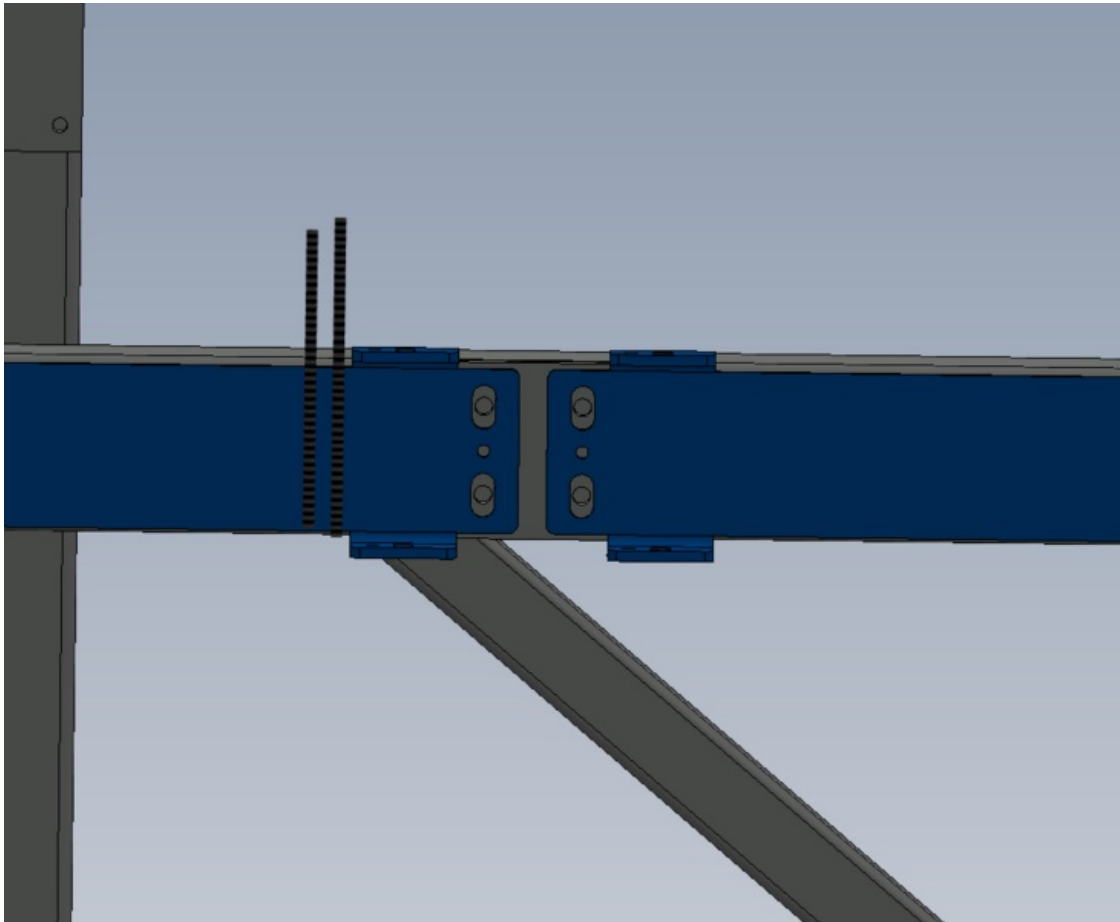

Fichier:R0015077B Module A infeed arm alignment Screenshot 41.png



R0015077B_Module_A_infeed_arm_alignment_Screenshot_41

File history

Click on a date/time to view the file as it appeared at that time.

	Date/Time	Thumbnail	Dimensions	User	Comment
current	10:00, 8 June 2023		951 × 777 (26 KB)	Gareth Green (talk contribs)	R0015077B_Module_A_infeed_arm_alignment_Screenshot_41

You cannot overwrite this file.

File usage

The following page links to this file:

R0015078B Module A infeed arm alignment

Metadata

This file contains additional information, probably added from the digital camera or scanner used to create or digitize it. If the file has been modified from its original state, some details may not fully reflect the modified file.

Horizontal resolution	37.79 dpc
Vertical resolution	37.79 dpc