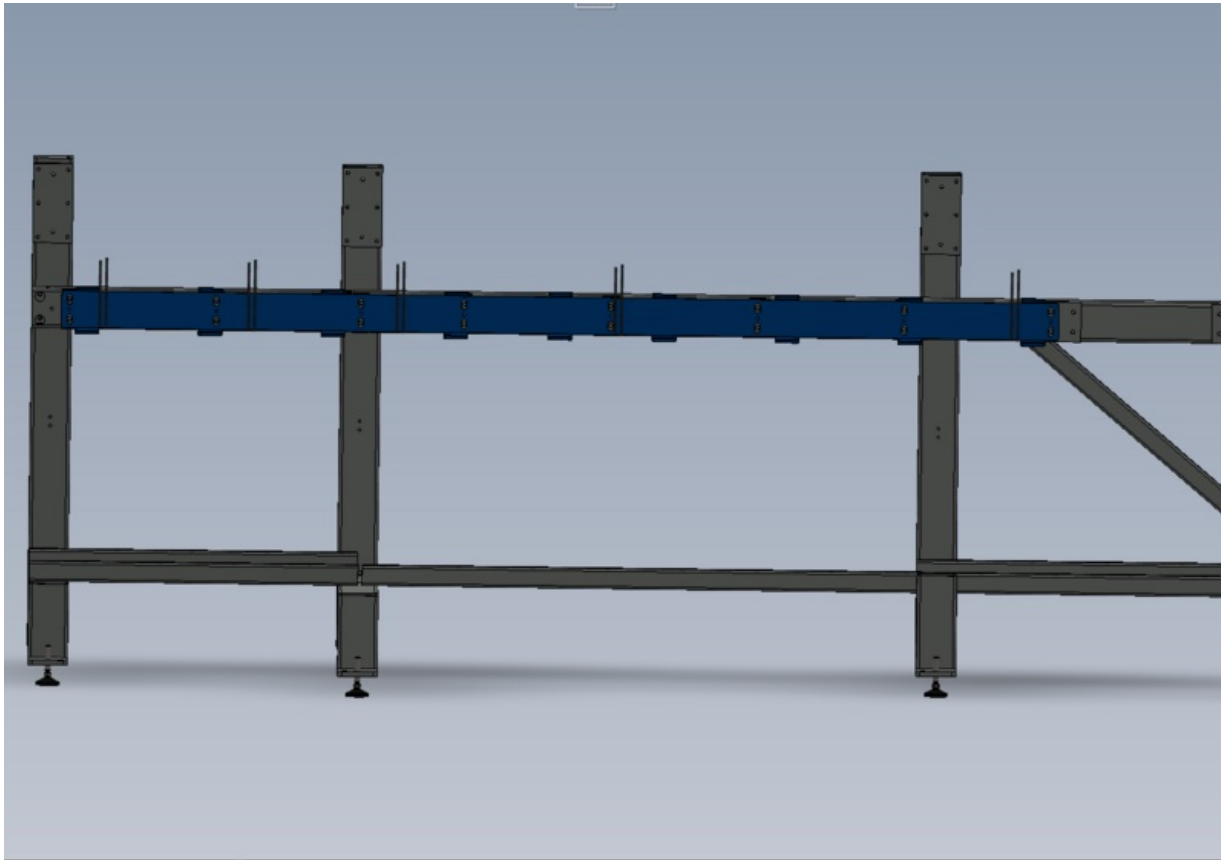

Fichier:R0015077B Module A infeed arm alignment Screenshot 40.png



R0015077B_Module_A_infeed_arm_alignment_Screenshot_40

File history

Click on a date/time to view the file as it appeared at that time.

	Date/Time	Thumbnail	Dimensions	User	Comment
current	09:54, 8 June 2023		1,250 × 873 (56 KB)	Gareth Green (talk contribs)	R0015077B_Module_A_infeed_arm_alignment_Screenshot_40

You cannot overwrite this file.

File usage

The following page links to this file:

R0015078B Module A infeed arm alignment

Metadata

This file contains additional information, probably added from the digital camera or scanner used to create or digitize it. If the file has been modified from its original state, some details may not fully reflect the modified file.

Horizontal resolution	37.79 dpc
Vertical resolution	37.79 dpc