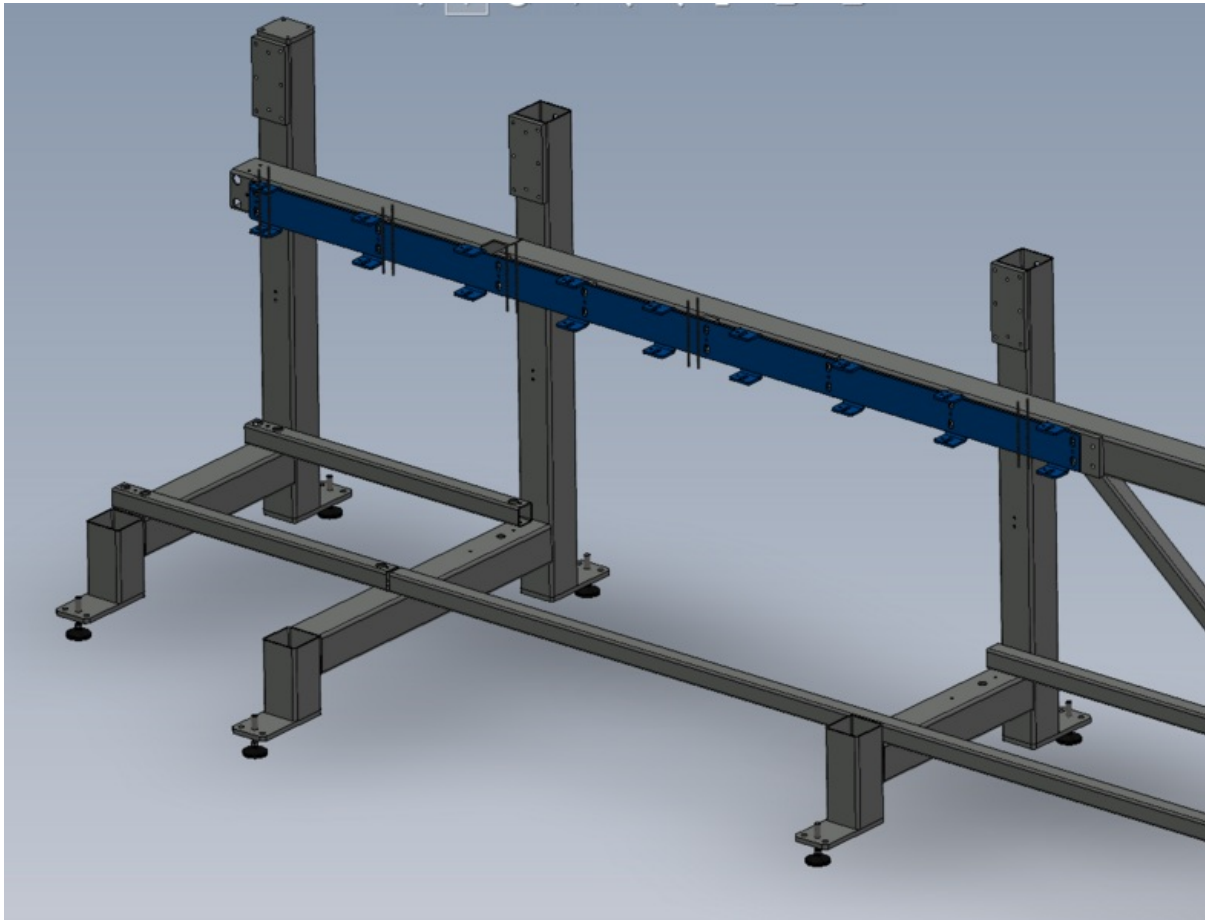

Fichier:R0015077B Module A infeed arm alignment Screenshot 36.png



R0015077B_Module_A_infeed_arm_alignment_Screenshot_36

File history

Click on a date/time to view the file as it appeared at that time.

	Date/Time	Thumbnail	Dimensions	User	Comment
current	09:46, 8 June 2023		1,145 × 871 (170 KB)	Gareth Green (talk contribs)	R0015077B_Module_A_infeed_arm_alignment_Screenshot_36

You cannot overwrite this file.

File usage

The following page links to this file:

R0015078B Module A infeed arm alignment

Metadata

This file contains additional information, probably added from the digital camera or scanner used to create or digitize it. If the file has been modified from its original state, some details may not fully reflect the modified file.

Horizontal resolution	37.79 dpc
Vertical resolution	37.79 dpc