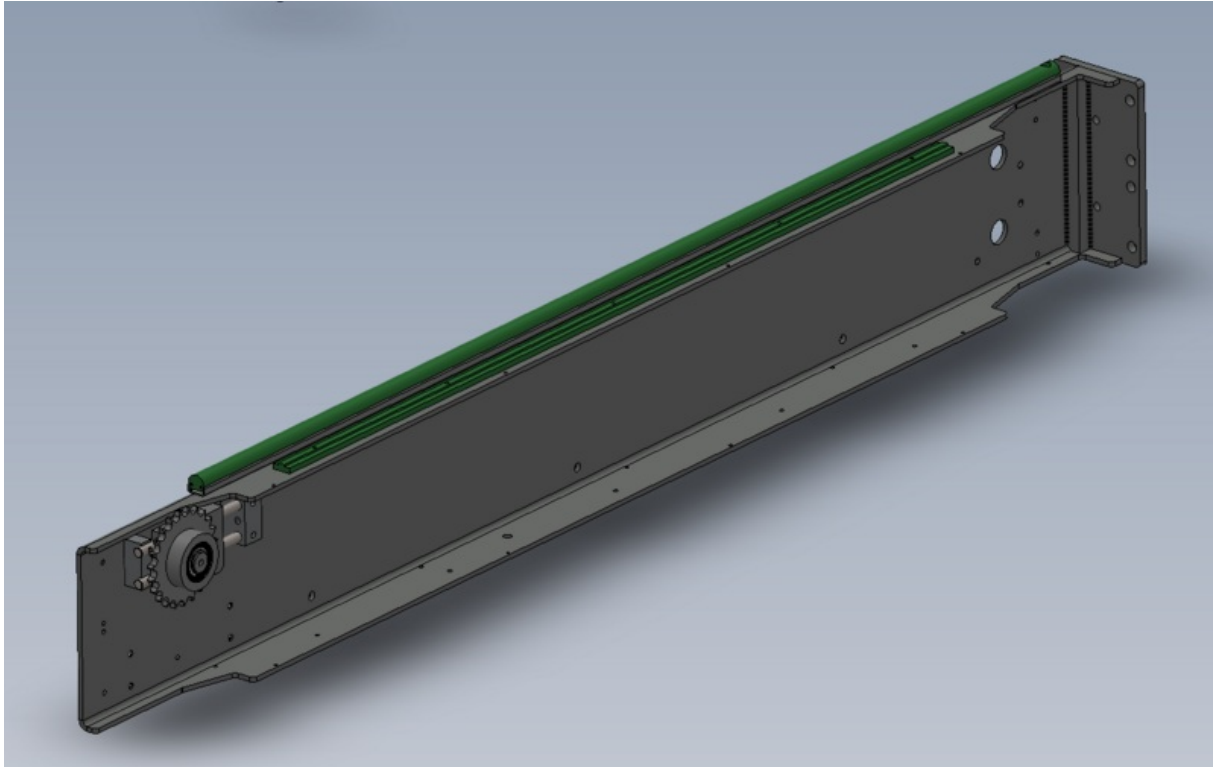

Fichier:R0015077B Bench assemble Infeed arms Screenshot 2023-04-24 081828.png



R0015077B_Bench_assemble_Infeed_arms_Screenshot_2023-04-24_081828

File history

Click on a date/time to view the file as it appeared at that time.

	Date/Time	Thumbnail	Dimensions	User	Comment
current	09:18, 24 April 2023		1,180 × 745 (149 KB)	Gareth Green (talk contribs)	R0015077B_Bench_assemble_Infeed_arms_Screenshot_2023-04-24_081828

You cannot overwrite this file.

File usage

The following page links to this file:

R0015121 Bench assemble Infeed arms

Metadata

This file contains additional information, probably added from the digital camera or scanner used to create or digitize it. If the file has been modified from its original state, some details may not fully reflect the modified file.

Horizontal resolution	37.79 dpc
Vertical resolution	37.79 dpc