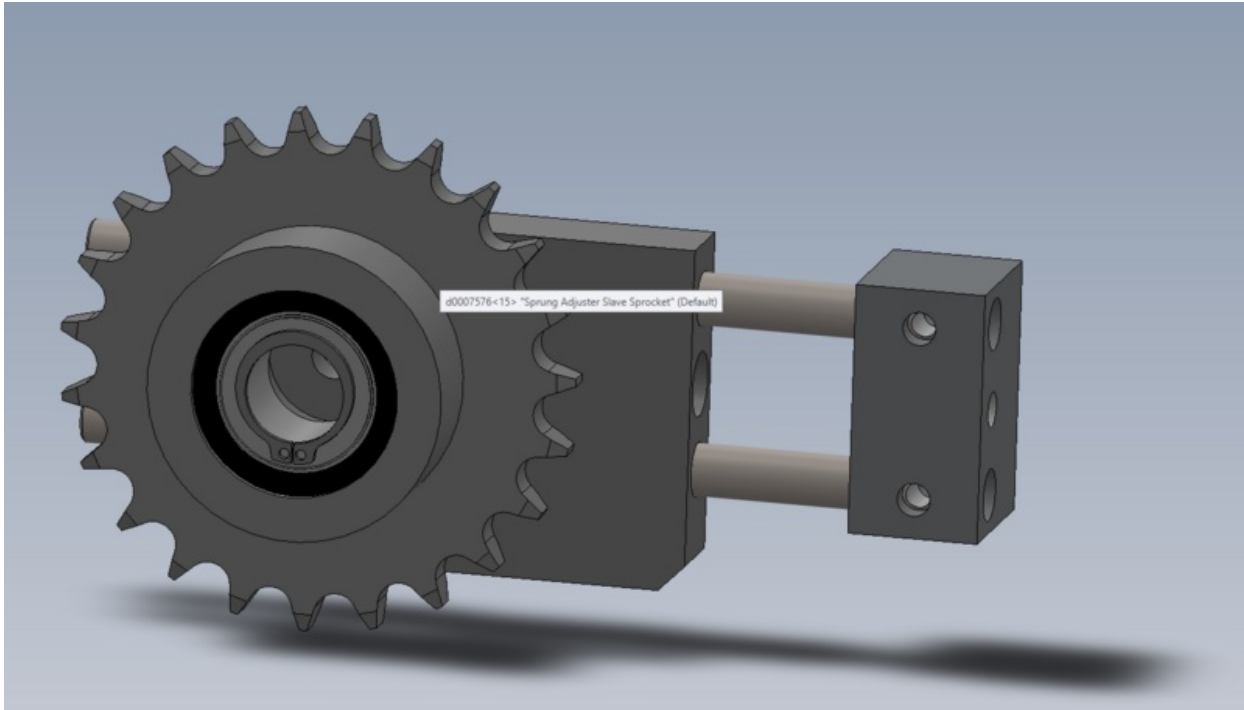

Fichier:R0015077B Bench assemble Infeed arms Screenshot 147.png



R0015077B_Bench_assemble_Infeed_arms_Screenshot_147

File history

Click on a date/time to view the file as it appeared at that time.

	Date/Time	Thumbnail	Dimensions	User	Comment
current	10:30, 7 June 2023		1,418 × 808 (152 KB)	Gareth Green (talk contribs)	R0015077B_Bench_assemble_Infeed_arms_Screenshot_147

You cannot overwrite this file.

File usage

The following page links to this file:

R0015121 Bench assemble Infeed arms

Metadata

This file contains additional information, probably added from the digital camera or scanner used to create or digitize it. If the file has been modified from its original state, some details may not fully reflect the modified file.

Horizontal resolution	37.79 dpc
Vertical resolution	37.79 dpc