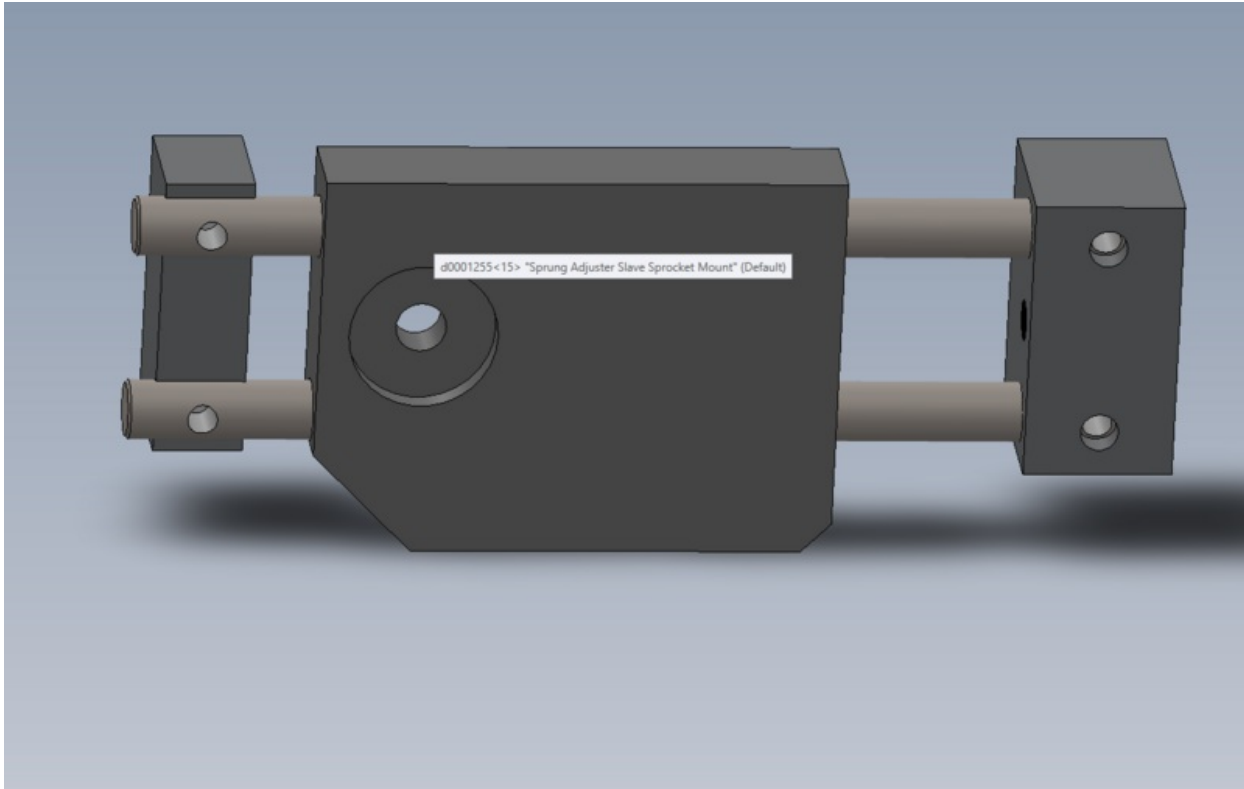

# Fichier:R0015077B Bench assemble Infeed arms Screenshot 145.png



R0015077B\_Bench\_assemble\_Infeed\_arms\_Screenshot\_145

## File history

Click on a date/time to view the file as it appeared at that time.

	Date/Time	Thumbnail	Dimensions	User	Comment
current	10:17, 7 June 2023		1,255 × 795 (82 KB)	Gareth Green (talk   contribs)	R0015077B_Bench_assemble_Infeed_arms_Screenshot_145