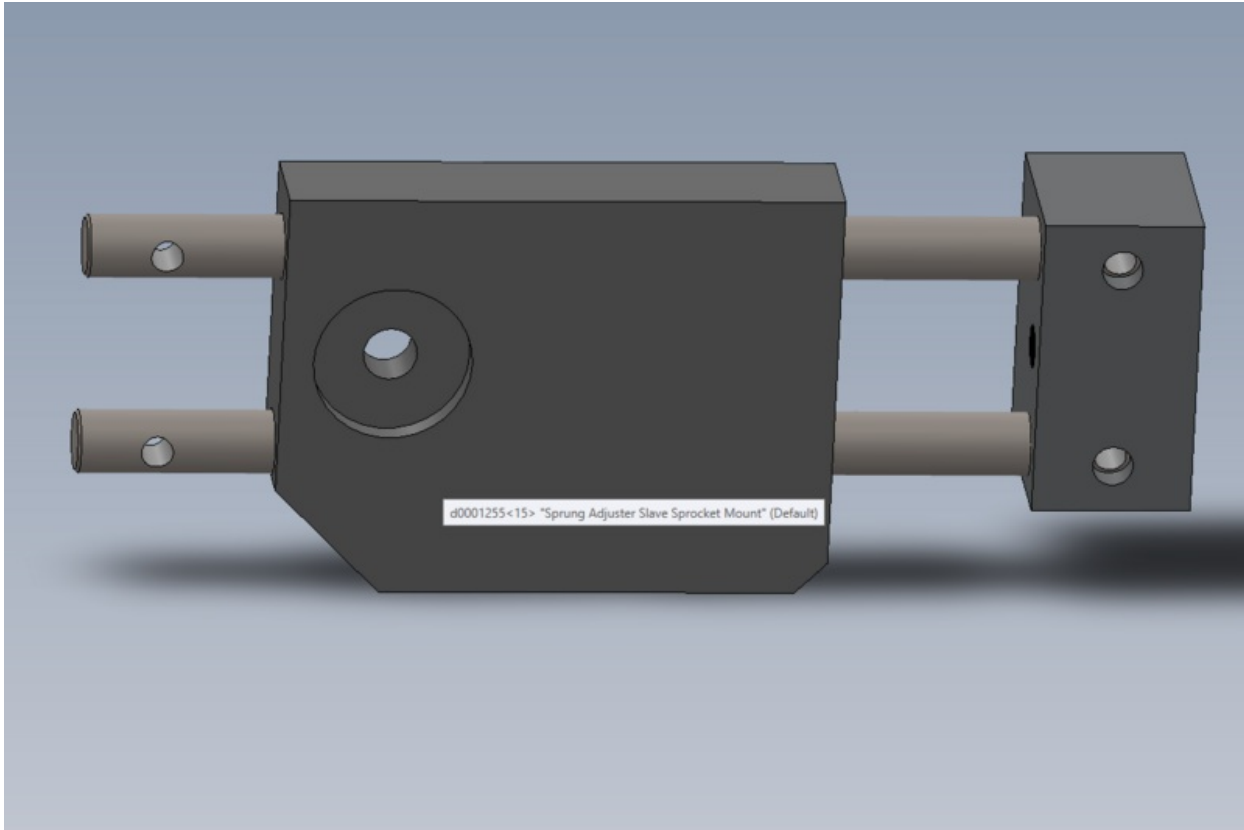

Fichier:R0015077B Bench assemble Infeed arms Screenshot 144.png



R0015077B_Bench_assemble_Infeed_arms_Screenshot_144

File history

Click on a date/time to view the file as it appeared at that time.

	Date/Time	Thumbnail	Dimensions	User	Comment
current	10:14, 7 June 2023		1,178 × 783 (69 KB)	Gareth Green (talk contribs)	R0015077B_Bench_assemble_Infeed_arms_Screenshot_144

Horizontal resolution	37.79 dpc
Vertical resolution	37.79 dpc