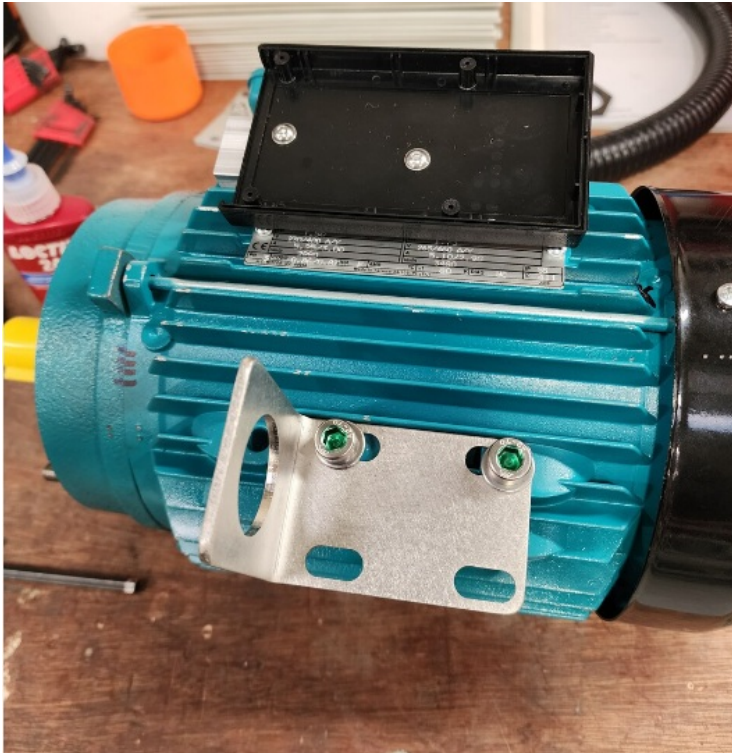

Fichier:R0015066 Bench Assemble Saw Motor Assembly Screenshot 2023-11-09 160227.png

No higher resolution available.


R0015066_Bench_Assemble_Saw_Motor_Assembly_Screenshot_2023-11-09_160227

File history

Click on a date/time to view the file as it appeared at that time.

	Date/Time	Thumbnail	Dimensions	User	Comment
current	18:02, 9 November 2023		529 × 541 (539 KB)	Gareth Green (talk contribs)	R0015066_Bench_Assemble_Saw_Motor_Assembly_Screenshot_2023-11-09_160227

You cannot overwrite this file.

File usage

The following page links to this file:

R0015066 Bench Assemble Saw Motor Assembly

Metadata

This file contains additional information, probably added from the digital camera or scanner used to create or digitize it. If the file has been modified from its original state, some details may not fully reflect the modified file.