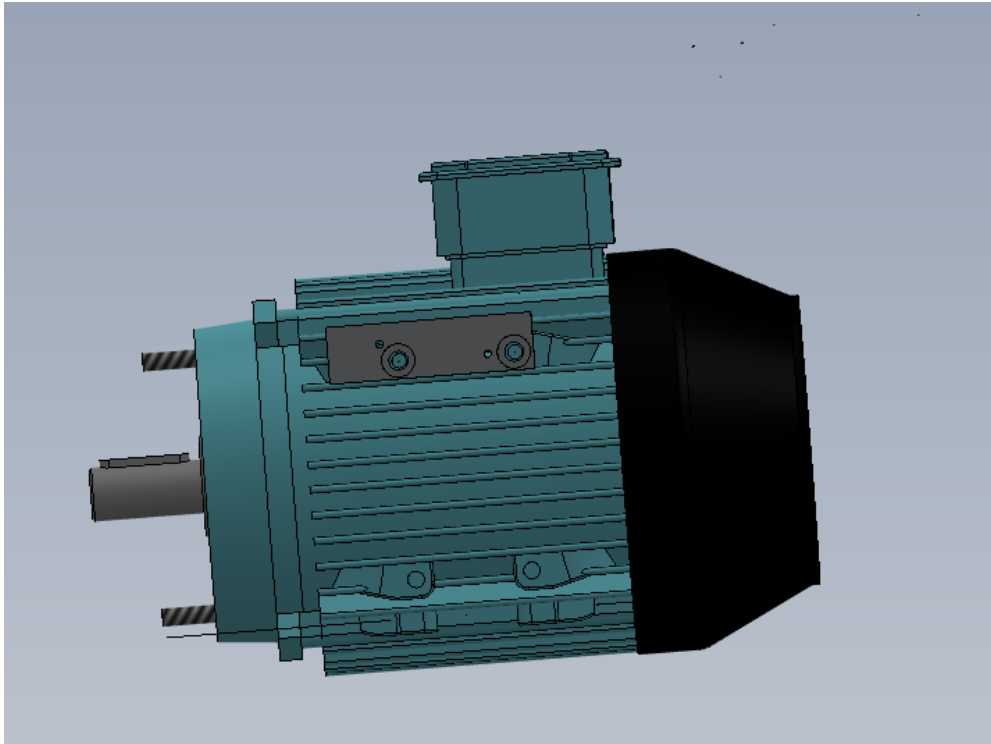

Fichier:R0015066 Bench Assemble Saw Motor Assembly Screenshot 2023-11-09 155732.png

No higher resolution available.


R0015066_Bench_Assemble_Saw_Motor_Assembly_Screenshot_2023-11-09_155732

File history

Click on a date/time to view the file as it appeared at that time.

	Date/Time	Thumbnail	Dimensions	User	Comment
current	17:58, 9 November 2023		717 × 534 (42 KB)	Gareth Green (talk contribs)	R0015066_Bench_Assemble_Saw_Motor_Assembly_Screenshot_2023-11-09_155732

You cannot overwrite this file.

File usage

The following page links to this file:

R0015066 Bench Assemble Saw Motor Assembly

Metadata

This file contains additional information, probably added from the digital camera or scanner used to create or digitize it. If the file has been modified from its original state, some details may not fully reflect the modified file.

Horizontal resolution	37.79 dpc
Vertical resolution	37.79 dpc