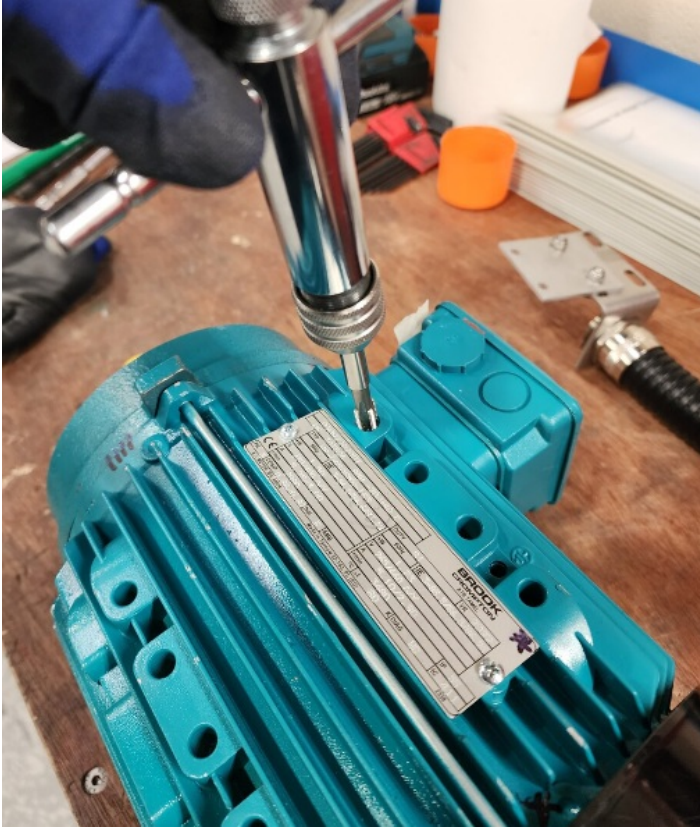

Fichier:R0015066 Bench Assemble Saw Motor Assembly Screenshot 2023-11-09 155344.png

No higher resolution available.


R0015066_Bench_Assemble_Saw_Motor_Assembly_Screenshot_2023-11-09_155344

File history

Click on a date/time to view the file as it appeared at that time.

	Date/Time	Thumbnail	Dimensions	User	Comment
current	17:53, 9 November 2023		505 × 594 (599 KB)	Gareth Green (talk contribs)	R0015066_Bench_Assemble_Saw_Motor_Assembly_Screenshot_2023-11-09_155344