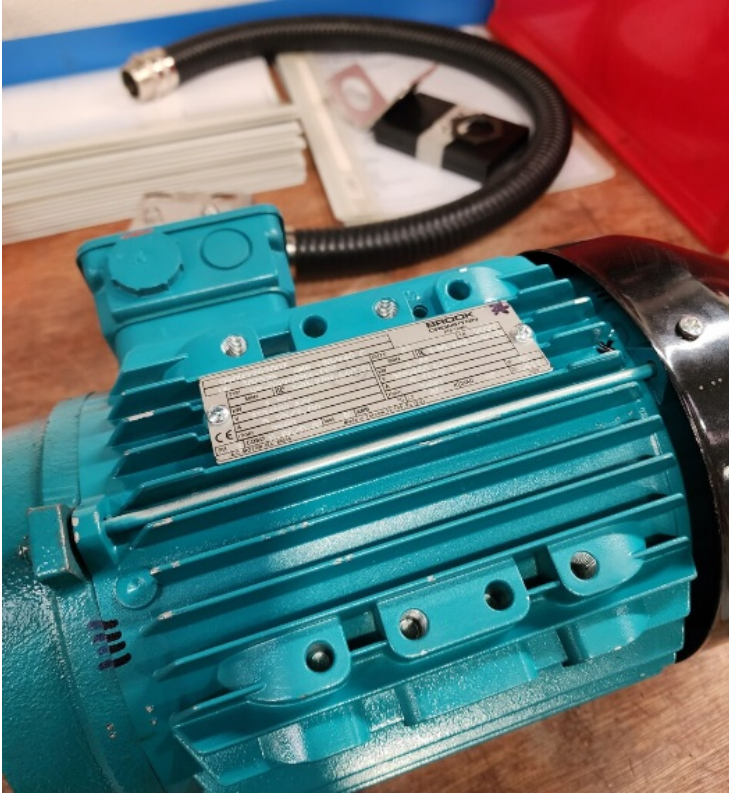

# Fichier:R0015066 Bench Assemble Saw Motor Assembly Screenshot 2023-11-09 155337.png

No higher resolution available.


## File history

Click on a date/time to view the file as it appeared at that time.

	Date/Time	Thumbnail	Dimensions	User	Comment
current	17:54, 9 November 2023		527 × 570 (609 KB)	Gareth Green (talk   contribs)	R0015066_Bench_Assemble_Saw_Motor_Assembly_Screenshot_2023-11-09_155337