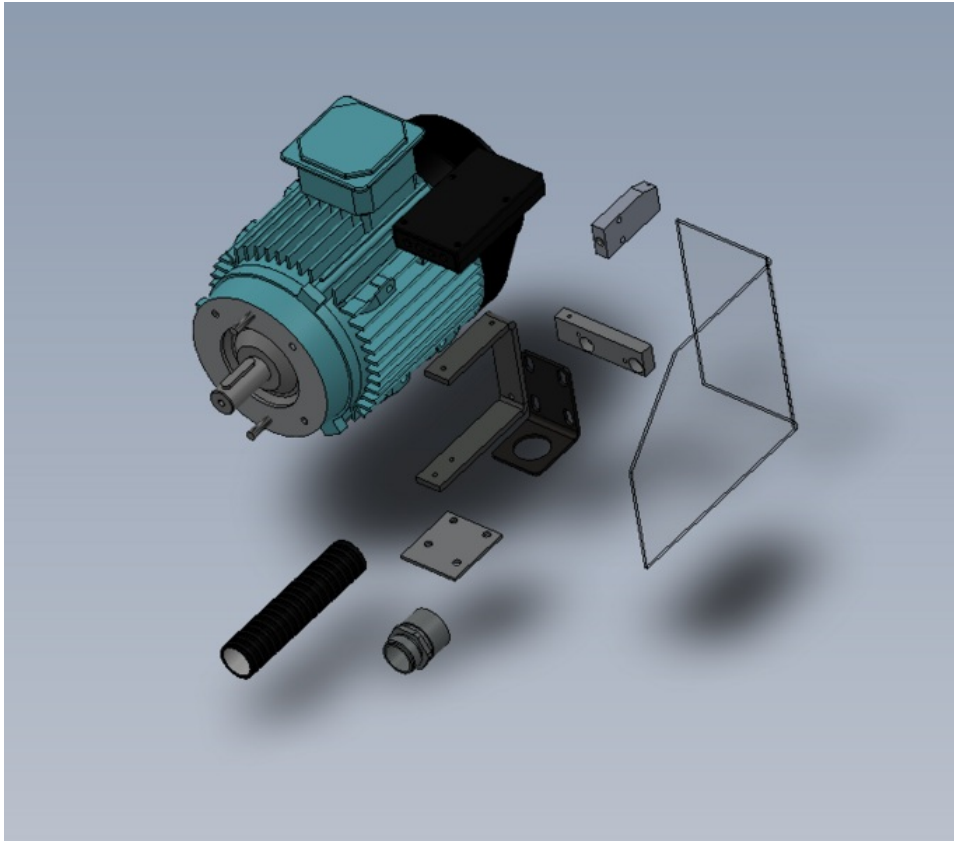

Fichier:R0015066 Bench Assemble Saw Motor Assembly Screenshot 2023-10-20 074810.png



R0015066_Bench_Assemble_Saw_Motor_Assembly_Screenshot_2023-10-20_074810

File history

Click on a date/time to view the file as it appeared at that time.

	Date/Time	Thumbnail	Dimensions	User	Comment
current	08:48, 20 October 2023		767 × 671 (152 KB)	Gareth Green (talk contribs)	R0015066_Bench_Assemble_Saw_Motor_Assembly_Screenshot_2023-10-20_074810

You cannot overwrite this file.

File usage

The following page links to this file:

R0015066 Bench Assemble Saw Motor Assembly

Metadata

This file contains additional information, probably added from the digital camera or scanner used to create or digitize it. If the file has been modified from its original state, some details may not fully reflect the modified file.

Horizontal resolution	37.79 dpc
Vertical resolution	37.79 dpc