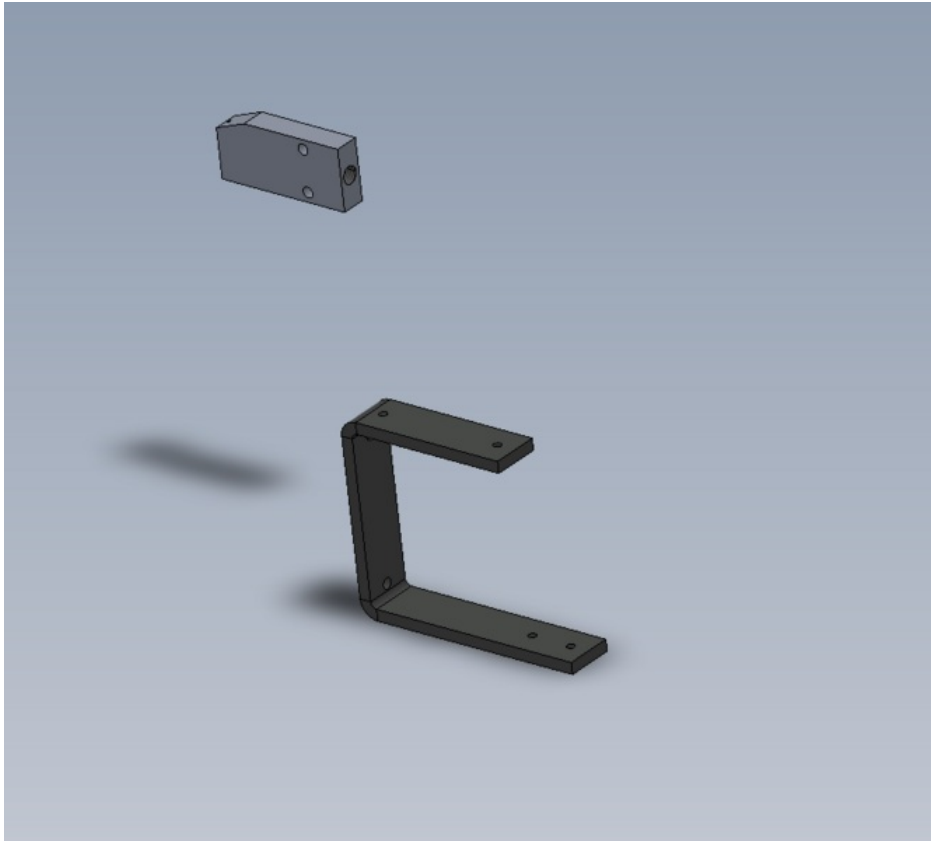

# Fichier:R0015066 Bench Assemble Saw Motor Assembly Screenshot 2023-10-20 074116.png



R0015066\_Bench\_Assemble\_Saw\_Motor\_Assembly\_Screenshot\_2023-10-20\_074116

## File history

Click on a date/time to view the file as it appeared at that time.

	Date/Time	Thumbnail	Dimensions	User	Comment
current	08:41, 20 October 2023		854 × 765 (33 KB)	Gareth Green (talk   contribs)	R0015066_Bench_Assemble_Saw_Motor_Assembly_Screenshot_2023-10-20_074116

Horizontal resolution	37.79 dpc
Vertical resolution	37.79 dpc