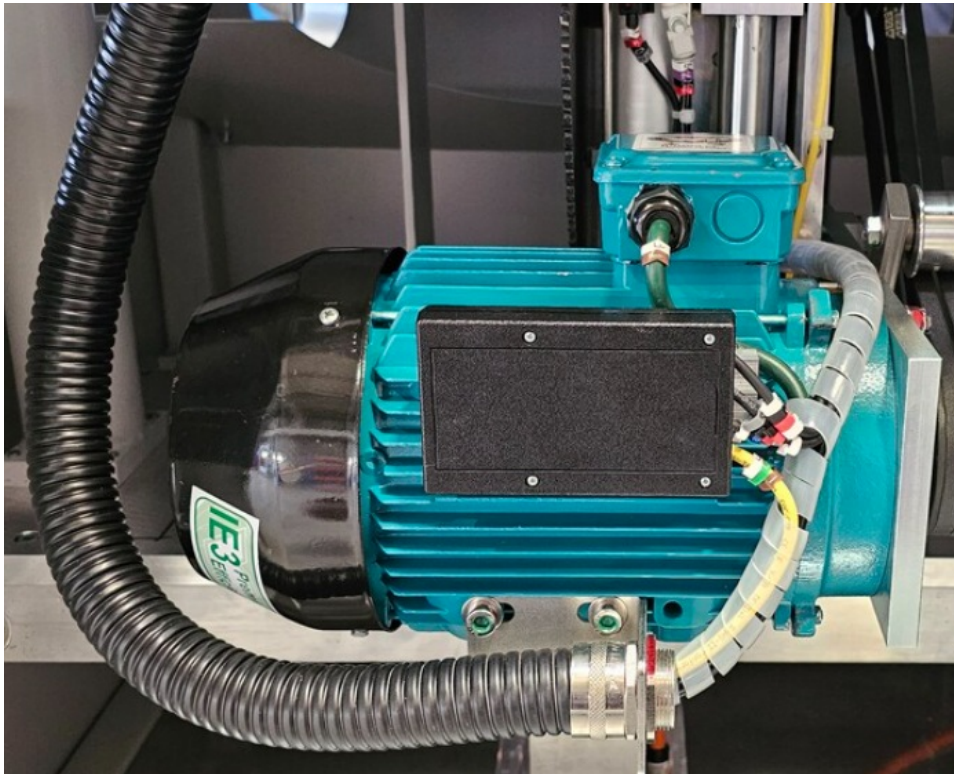

# Fichier:R0015066 Bench Assemble Saw Motor Assembly Screenshot 2023-09-13 163028.png

No higher resolution available.
