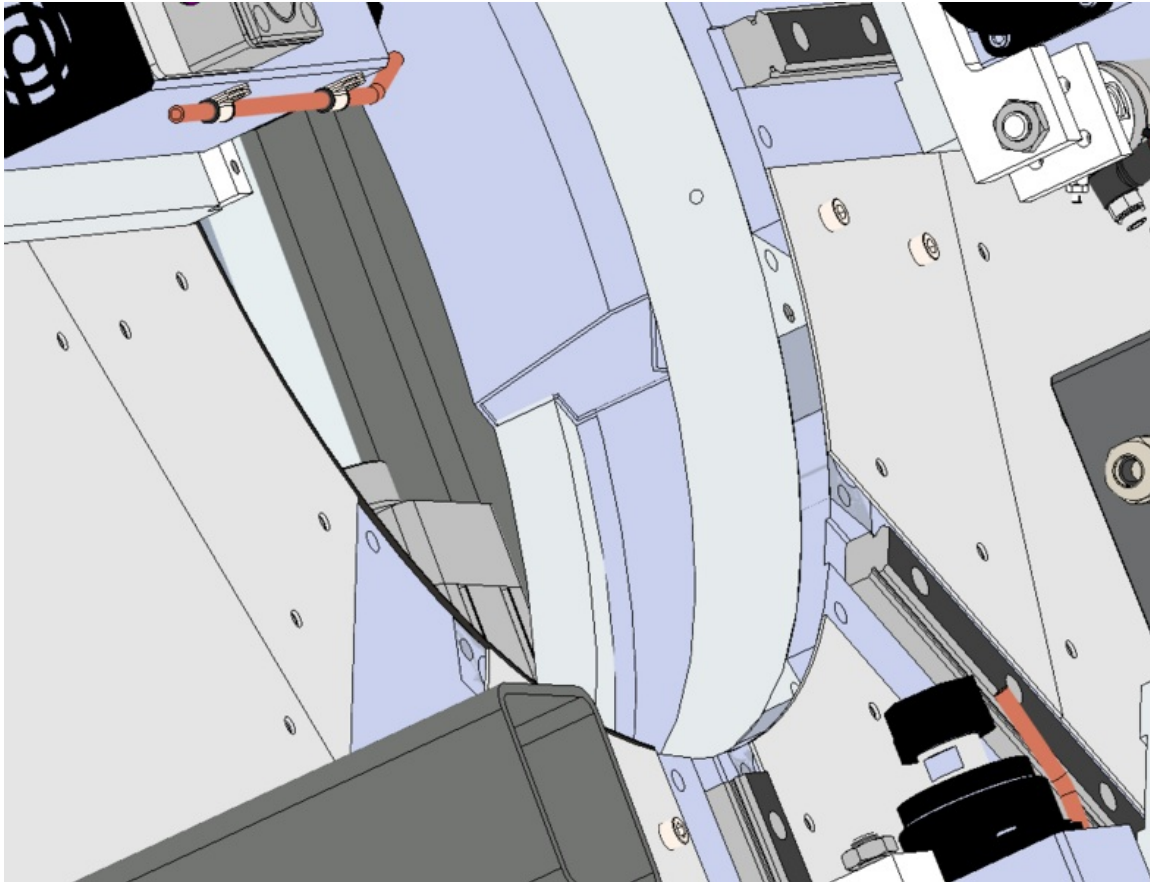

Fichier:R0015060 Bench Assemble Flapper Beam Screenshot 2024-02-12 120211.png



R0015060_Bench_Assemble_Flapper_Beam_Screenshot_2024-02-12_120211

File history

Click on a date/time to view the file as it appeared at that time.

	Date/Time	Thumbnail	Dimensions	User	Comment
current	14:03, 12 February 2024		997 × 761 (62 KB)	Gareth Green (talk contribs)	R0015060_Bench_Assemble_Flapper_Beam_Screenshot_2024-02-12_120211

Horizontal resolution	37.79 dpc
Vertical resolution	37.79 dpc