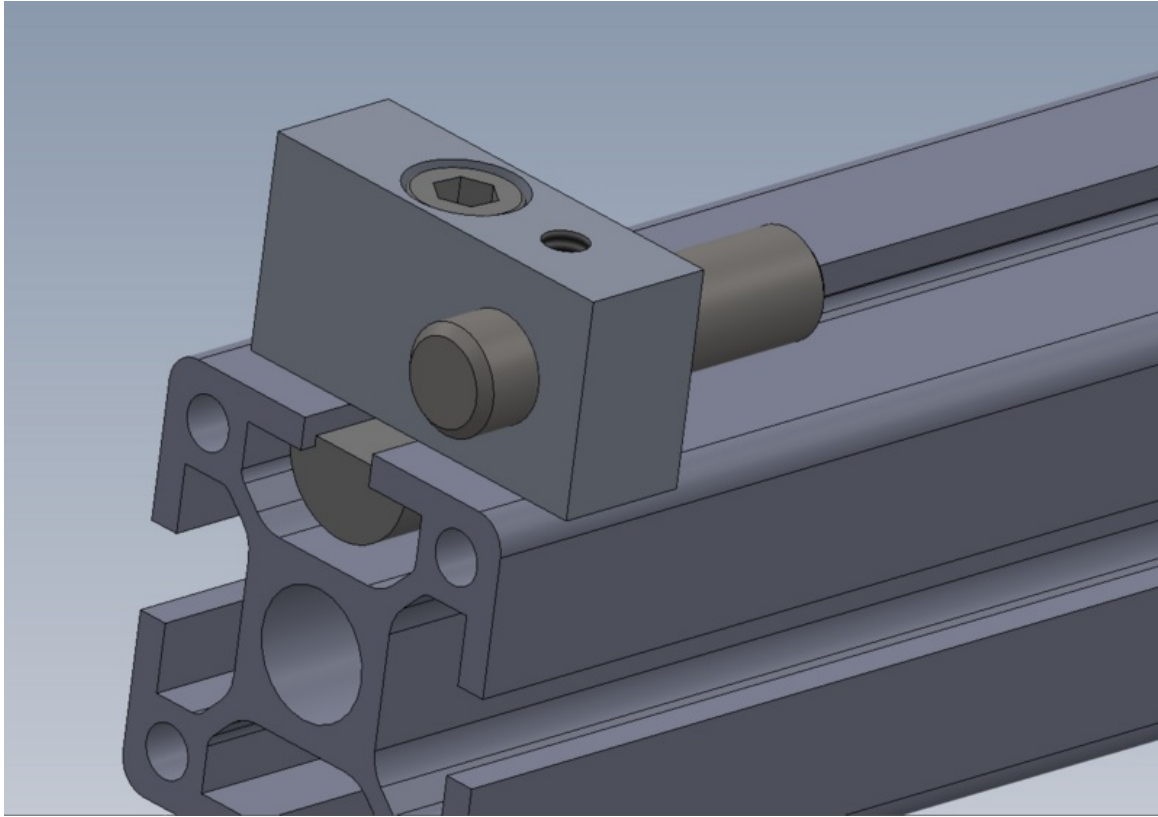

# Fichier:R0015060 Bench Assemble Flapper Beam Screenshot 2023-11-24 112044.png



R0015060\_Bench\_Assemble\_Flapper\_Beam\_Screenshot\_2023-11-24\_112044

## File history

Click on a date/time to view the file as it appeared at that time.

	Date/Time	Thumbnail	Dimensions	User	Comment
current	13:21, 24 November 2023		1,214 × 851 (103 KB)	Gareth Green (talk   contribs)	R0015060_Bench_Assemble_Flapper_Beam_Screenshot_2023-11-24_112044

## File usage

The following page links to this file:

R0015060 Bench Assemble Flapper Beam

Horizontal resolution	37.79 dpc
Vertical resolution	37.79 dpc