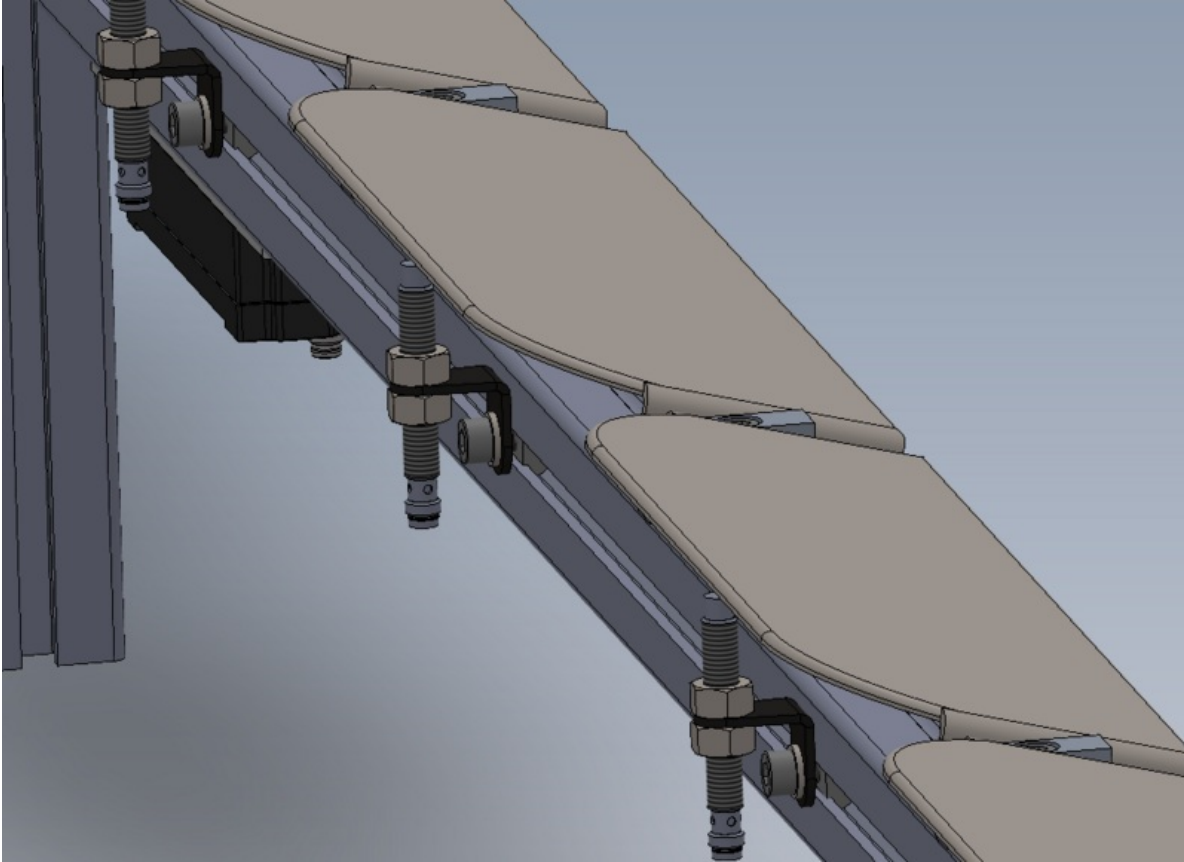

Fichier:R0015060 Bench Assemble Flapper Beam Screenshot 2023-10-09 153249.png



R0015060_Bench_Assemble_Flapper_Beam_Screenshot_2023-10-09_153249

File history

Click on a date/time to view the file as it appeared at that time.

	Date/Time	Thumbnail	Dimensions	User	Comment
current	16:32, 9 October 2023		993 × 720 (161 KB)	Gareth Green (talk contribs)	R0015060_Bench_Assemble_Flapper_Beam_Screenshot_2023-10-09_153249

You cannot overwrite this file.

File usage

The following page links to this file:

R0015060 Bench Assemble Flapper Beam

Metadata

This file contains additional information, probably added from the digital camera or scanner used to create or digitize it. If the file has been modified from its original state, some details may not fully reflect the modified file.

Horizontal resolution	37.79 dpc
Vertical resolution	37.79 dpc