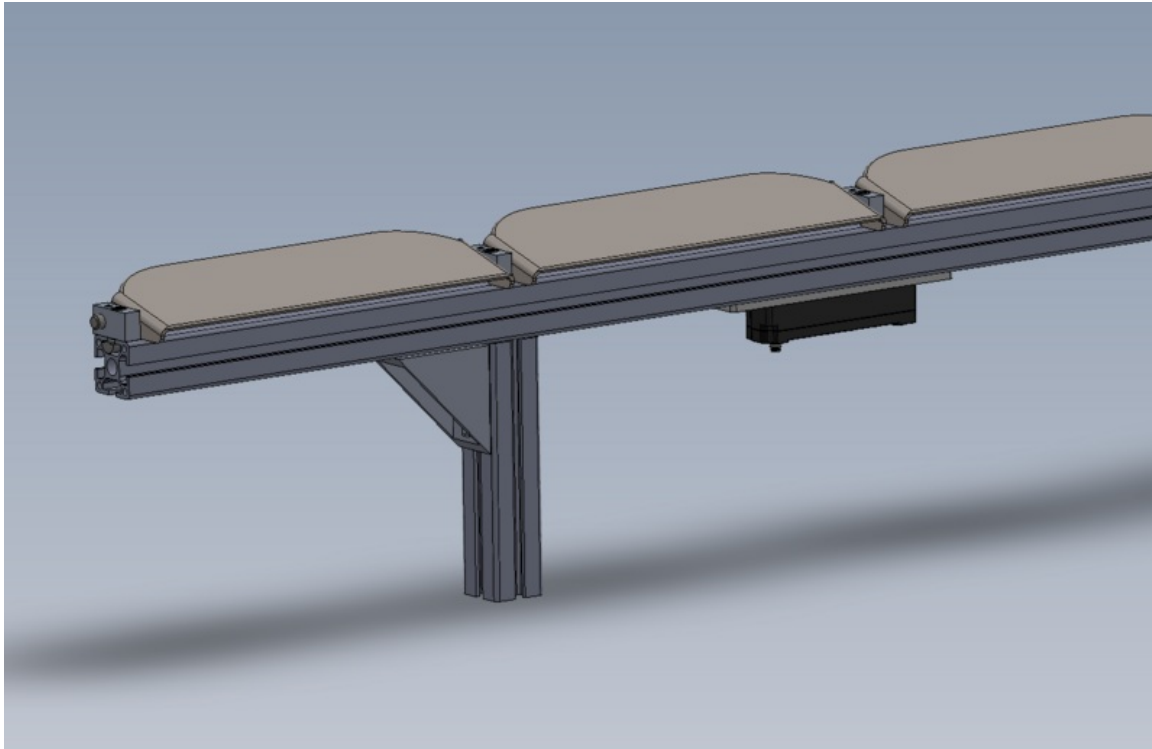

# Fichier:R0015060 Bench Assemble Flapper Beam Screenshot 2023-09-20 085002.png



R0015060\_Bench\_Assemble\_Flapper\_Beam\_Screenshot\_2023-09-20\_085002

## File history

Click on a date/time to view the file as it appeared at that time.

	Date/Time	Thumbnail	Dimensions	User	Comment
current	09:50, 20 September 2023		1,267 × 815 (124 KB)	Gareth Green (talk   contribs)	R0015060_Bench_Assemble_Flapper_Beam_Screenshot_2023-09-20_085002

Horizontal resolution	37.79 dpc
Vertical resolution	37.79 dpc