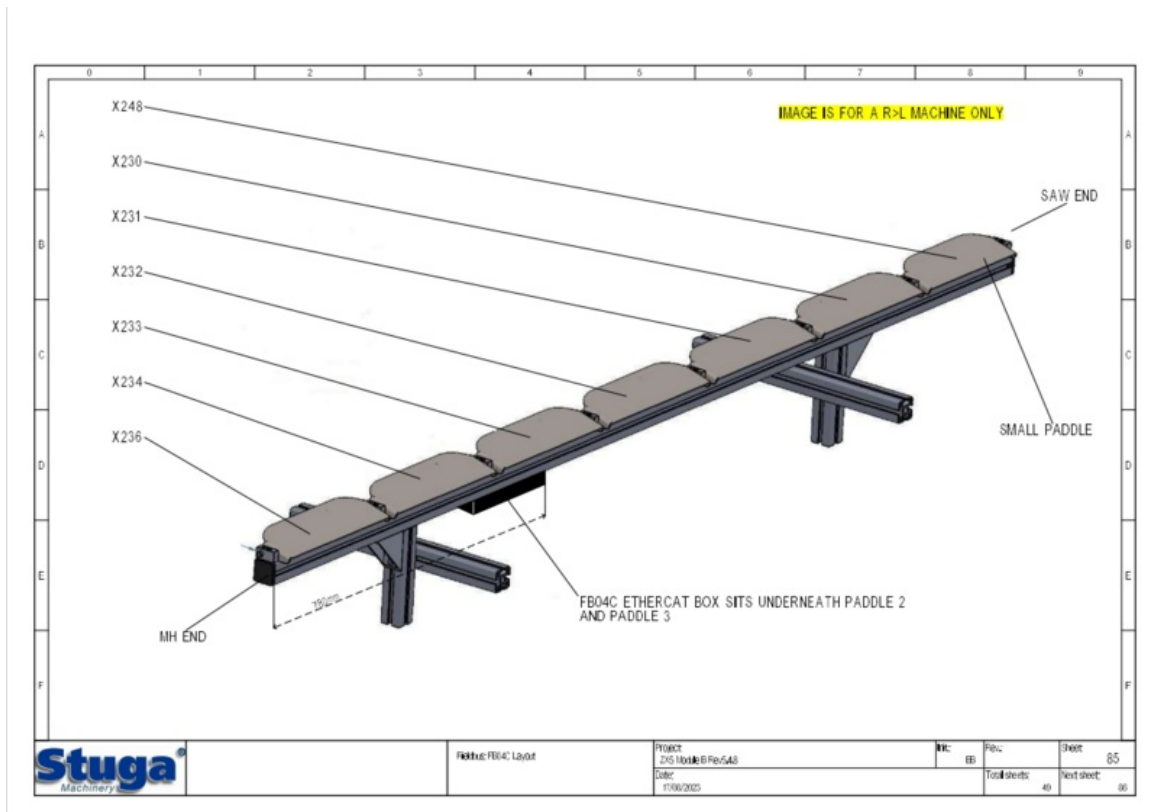

Fichier:R0015060 Bench Assemble Flapper Beam Screenshot 2023-09-20 083438.png



R0015060_Bench_Assemble_Flapper_Beam_Screenshot_2023-09-20_083438

File history

Click on a date/time to view the file as it appeared at that time.

	Date/Time	Thumbnail	Dimensions	User	Comment
current	09:52, 20 September 2023		1,124 × 786 (196 KB)	Gareth Green (talk contribs)	R0015060_Bench_Assemble_Flapper_Beam_Screenshot_2023-09-20_083438

Horizontal resolution	37.79 dpc
Vertical resolution	37.79 dpc