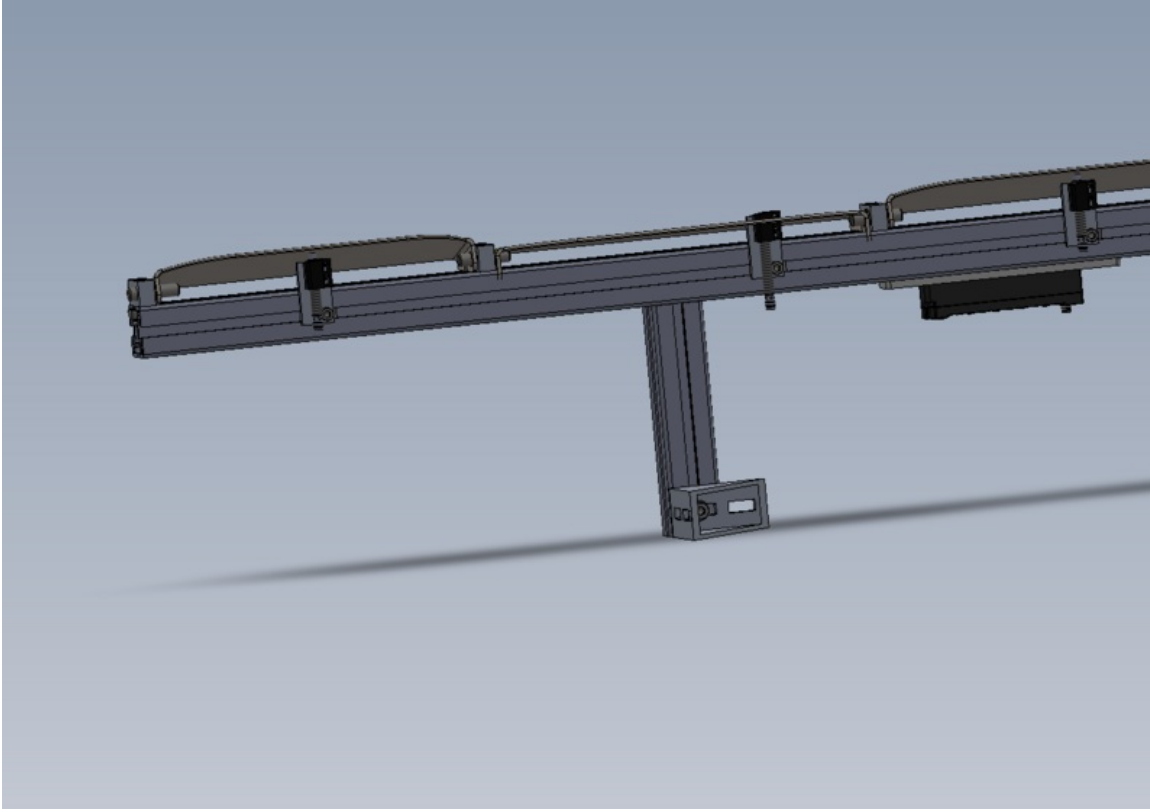

# Fichier:R0015060 Bench Assemble Flapper Beam Screenshot 2023-09-20 080015.png



R0015060\_Bench\_Assemble\_Flapper\_Beam\_Screenshot\_2023-09-20\_080015

## File history

Click on a date/time to view the file as it appeared at that time.

	Date/Time	Thumbnail	Dimensions	User	Comment
current	09:00, 20 September 2023		1,190 × 830 (66 KB)	Gareth Green (talk   contribs)	R0015060_Bench_Assemble_Flapper_Beam_Screenshot_2023-09-20_080015

Horizontal resolution	37.79 dpc
Vertical resolution	37.79 dpc