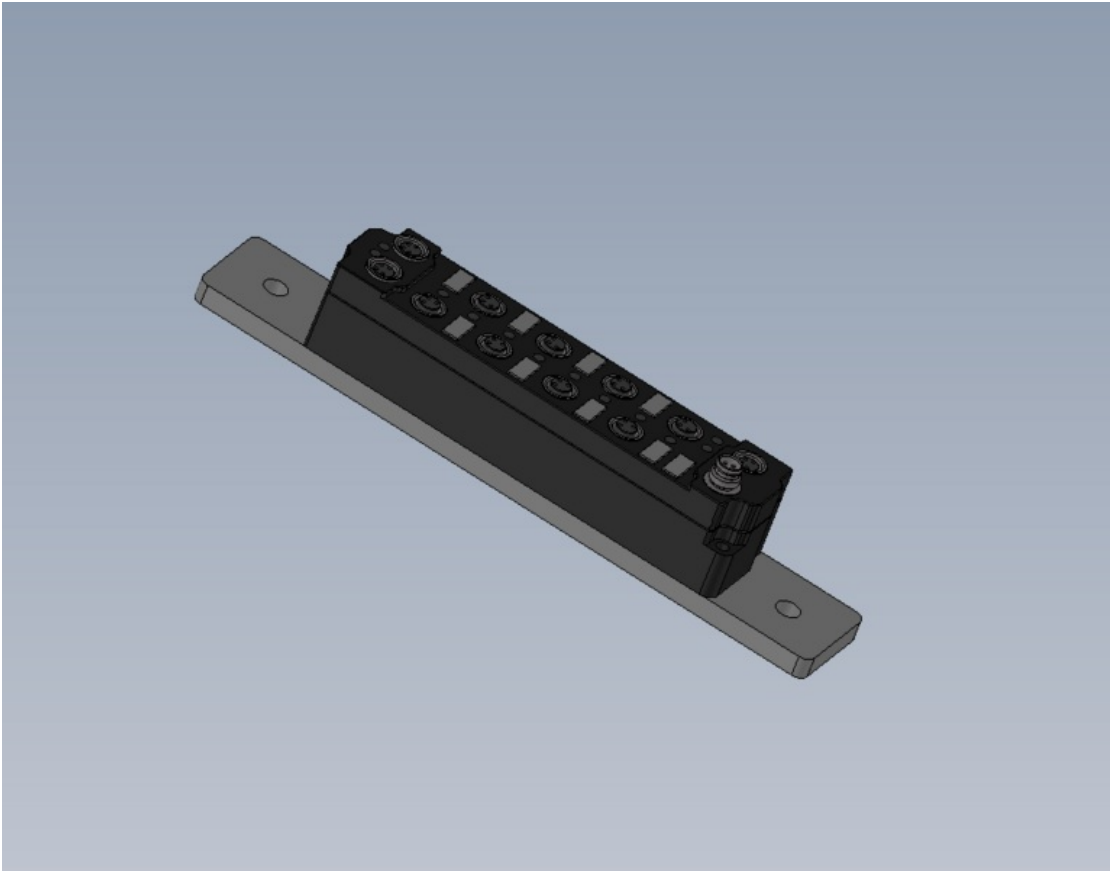

Fichier:R0015060 Bench Assemble Flapper Beam Screenshot 2023-09-20 075656.png



R0015060_Bench_Assemble_Flapper_Beam_Screenshot_2023-09-20_075656

File history

Click on a date/time to view the file as it appeared at that time.

	Date/Time	Thumbnail	Dimensions	User	Comment
current	08:57, 20 September 2023		940 × 730 (31 KB)	Gareth Green (talk contribs)	R0015060_Bench_Assemble_Flapper_Beam_Screenshot_2023-09-20_075656

You cannot overwrite this file.

File usage

The following page links to this file:

R0015060 Bench Assemble Flapper Beam

Metadata

This file contains additional information, probably added from the digital camera or scanner used to create or digitize it. If the file has been modified from its original state, some details may not fully reflect the modified file.

Horizontal resolution	37.79 dpc
Vertical resolution	37.79 dpc