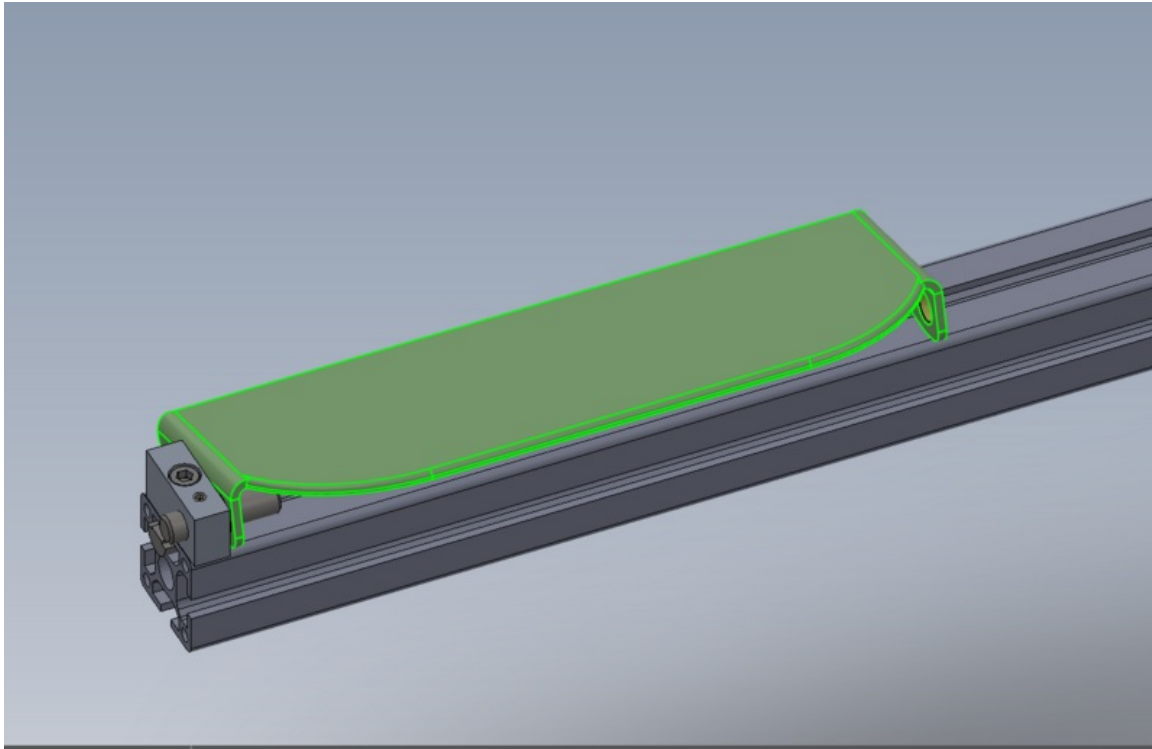

Fichier:R0015060 Bench Assemble Flapper Beam Screenshot 2023-09-19 153420.png



R0015060_Bench_Assemble_Flapper_Beam_Screenshot_2023-09-19_153420

File history

Click on a date/time to view the file as it appeared at that time.

	Date/Time	Thumbnail	Dimensions	User	Comment
current	16:34, 19 September 2023		1,273 × 821 (102 KB)	Gareth Green (talk contribs)	R0015060_Bench_Assemble_Flapper_Beam_Screenshot_2023-09-19_153420

You cannot overwrite this file.

File usage

The following page links to this file:

R0015060 Bench Assemble Flapper Beam

Metadata

This file contains additional information, probably added from the digital camera or scanner used to create or digitize it. If the file has been modified from its original state, some details may not fully reflect the modified file.

Horizontal resolution	37.79 dpc
Vertical resolution	37.79 dpc