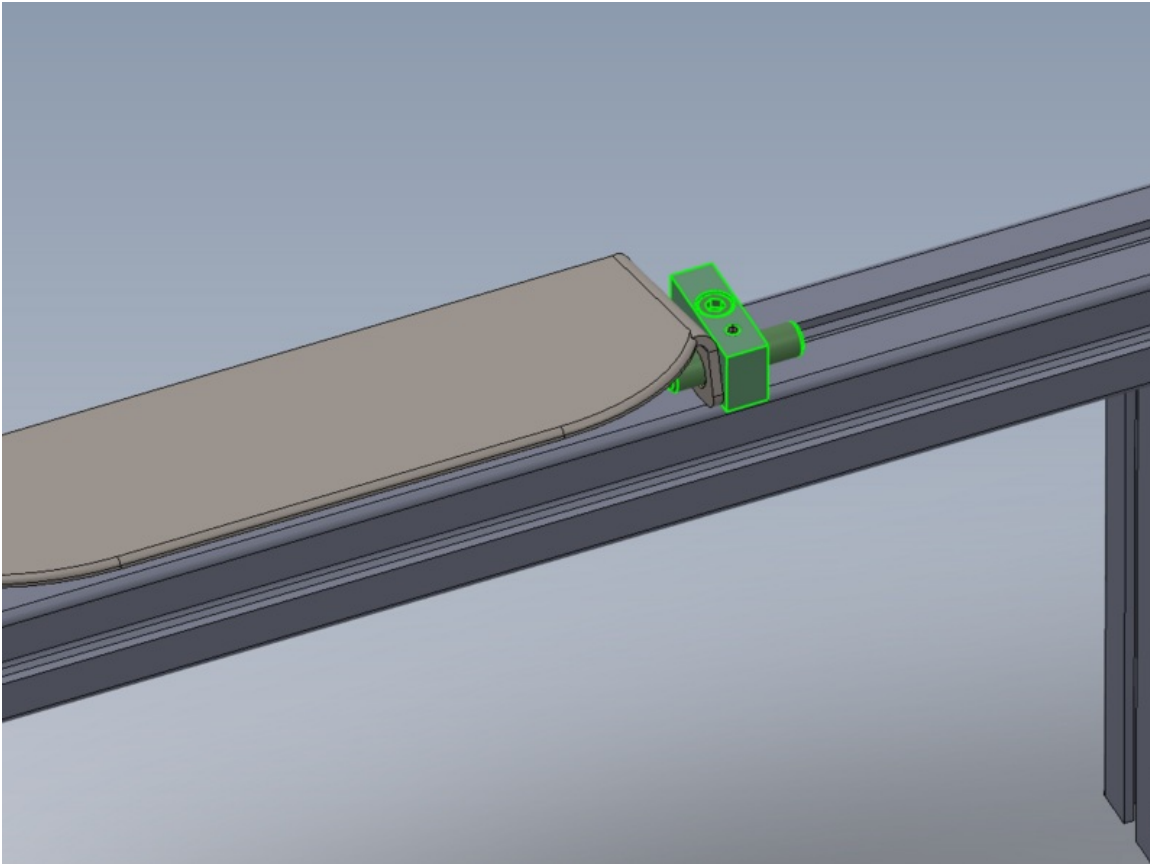

# Fichier:R0015060 Bench Assemble Flapper Beam Screenshot 2023-09-19 153405.png



R0015060\_Bench\_Assemble\_Flapper\_Beam\_Screenshot\_2023-09-19\_153405

## File history

Click on a date/time to view the file as it appeared at that time.

	Date/Time	Thumbnail	Dimensions	User	Comment
current	<a href="#">16:34, 19 September 2023</a>		1,086 × 809 (103 KB)	Gareth Green (talk   contribs)	R0015060_Bench_Assemble_Flapper_Beam_Screenshot_2023-09-19_153405

Horizontal resolution	37.79 dpc
Vertical resolution	37.79 dpc