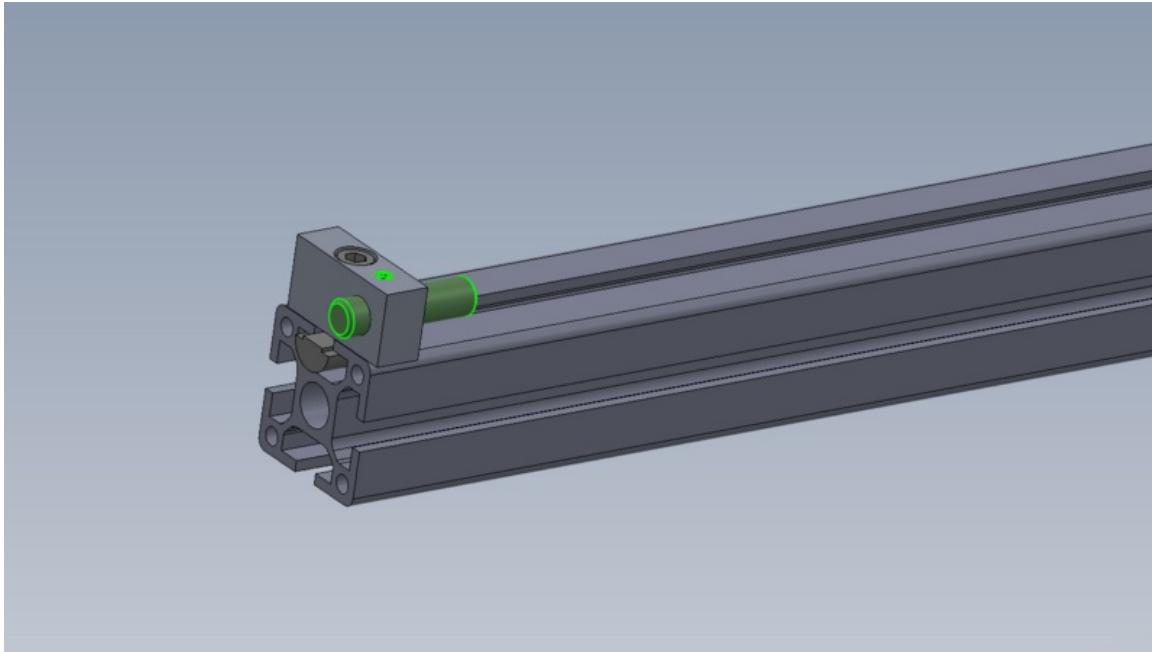

# Fichier:R0015060 Bench Assemble Flapper Beam Screenshot 2023-09-19 152845.png



R0015060\_Bench\_Assemble\_Flapper\_Beam\_Screenshot\_2023-09-19\_152845

## File history

Click on a date/time to view the file as it appeared at that time.

	Date/Time	Thumbnail	Dimensions	User	Comment
current	16:30, 19 September 2023		1,412 × 792 (61 KB)	Gareth Green (talk   contribs)	R0015060_Bench_Assemble_Flapper_Beam_Screenshot_2023-09-19_152845

Horizontal resolution	37.79 dpc
Vertical resolution	37.79 dpc