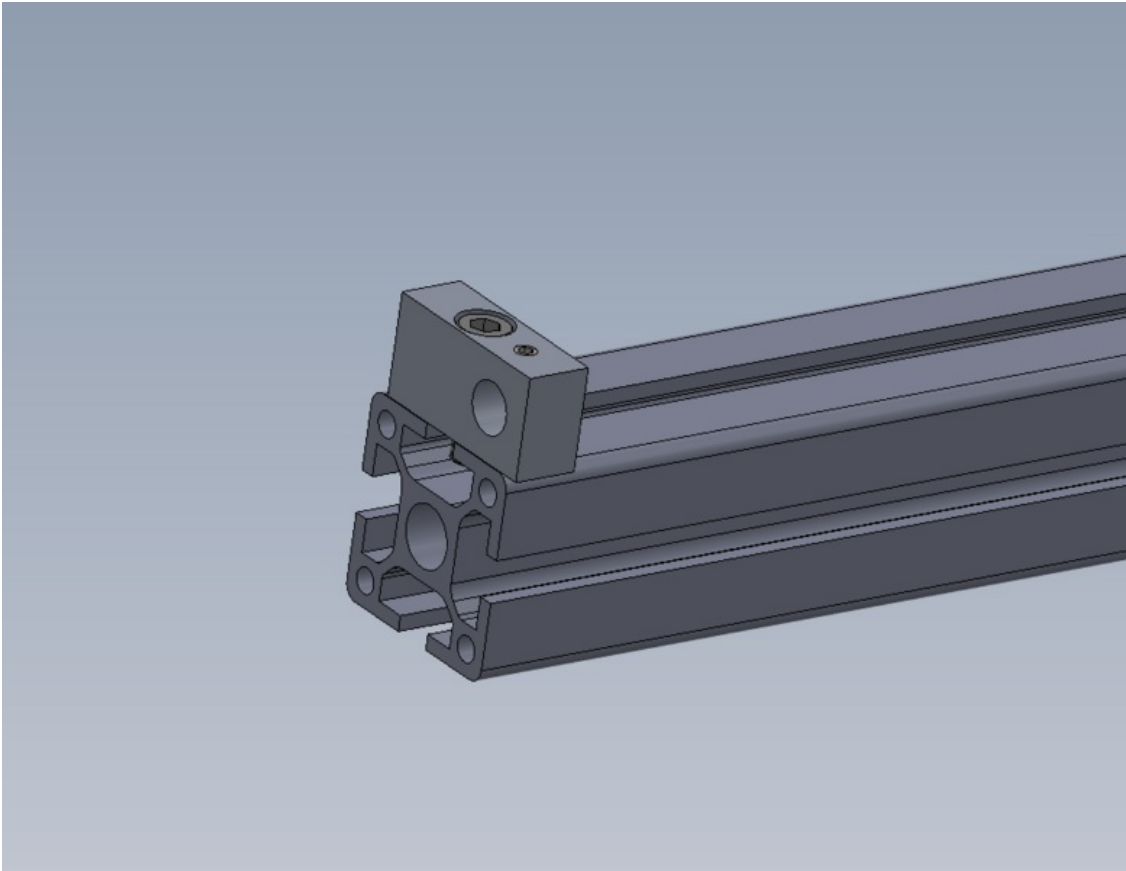

Fichier:R0015060 Bench Assemble Flapper Beam Screenshot 2023-09-19 152720.png



R0015060_Bench_Assemble_Flapper_Beam_Screenshot_2023-09-19_152720

File history

Click on a date/time to view the file as it appeared at that time.

	Date/Time	Thumbnail	Dimensions	User	Comment
current	16:27, 19 September 2023		964 × 740 (38 KB)	Gareth Green (talk contribs)	R0015060_Bench_Assemble_Flapper_Beam_Screenshot_2023-09-19_152720

Horizontal resolution	37.79 dpc
Vertical resolution	37.79 dpc