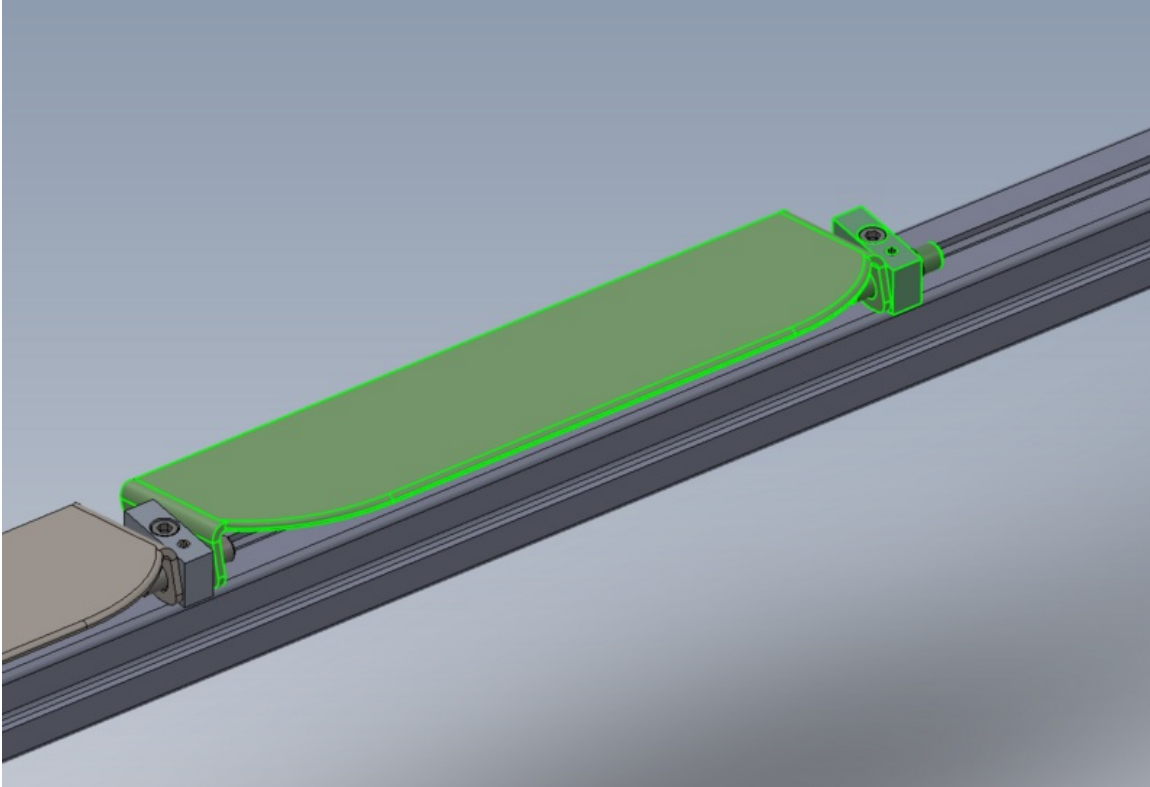

Fichier:R0015060 Bench Assemble Flapper Beam Screenshot 2023-09-19 143746.png



R0015060_Bench_Assemble_Flapper_Beam_Screenshot_2023-09-19_143746

File history

Click on a date/time to view the file as it appeared at that time.

	Date/Time	Thumbnail	Dimensions	User	Comment
current	16:38, 19 September 2023		1,170 × 795 (114 KB)	Gareth Green (talk contribs)	R0015060_Bench_Assemble_Flapper_Beam_Screenshot_2023-09-19_143746

Horizontal resolution	37.79 dpc
Vertical resolution	37.79 dpc