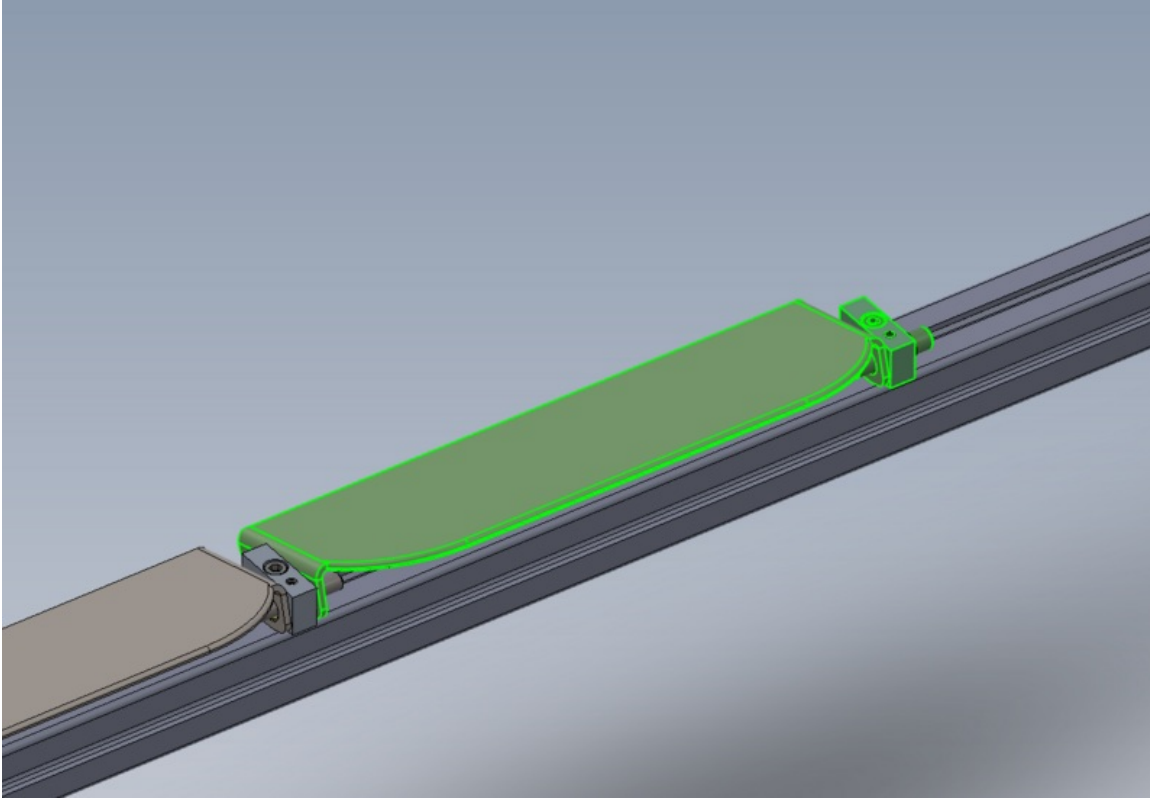

Fichier:R0015060 Bench Assemble Flapper Beam Screenshot 2023-09-19 143658.png



R0015060_Bench_Assemble_Flapper_Beam_Screenshot_2023-09-19_143658

File history

Click on a date/time to view the file as it appeared at that time.

	Date/Time	Thumbnail	Dimensions	User	Comment
current	16:38, 19 September 2023		1,150 × 791 (101 KB)	Gareth Green (talk contribs)	R0015060_Bench_Assemble_Flapper_Beam_Screenshot_2023-09-19_143658

Horizontal resolution	37.79 dpc
Vertical resolution	37.79 dpc