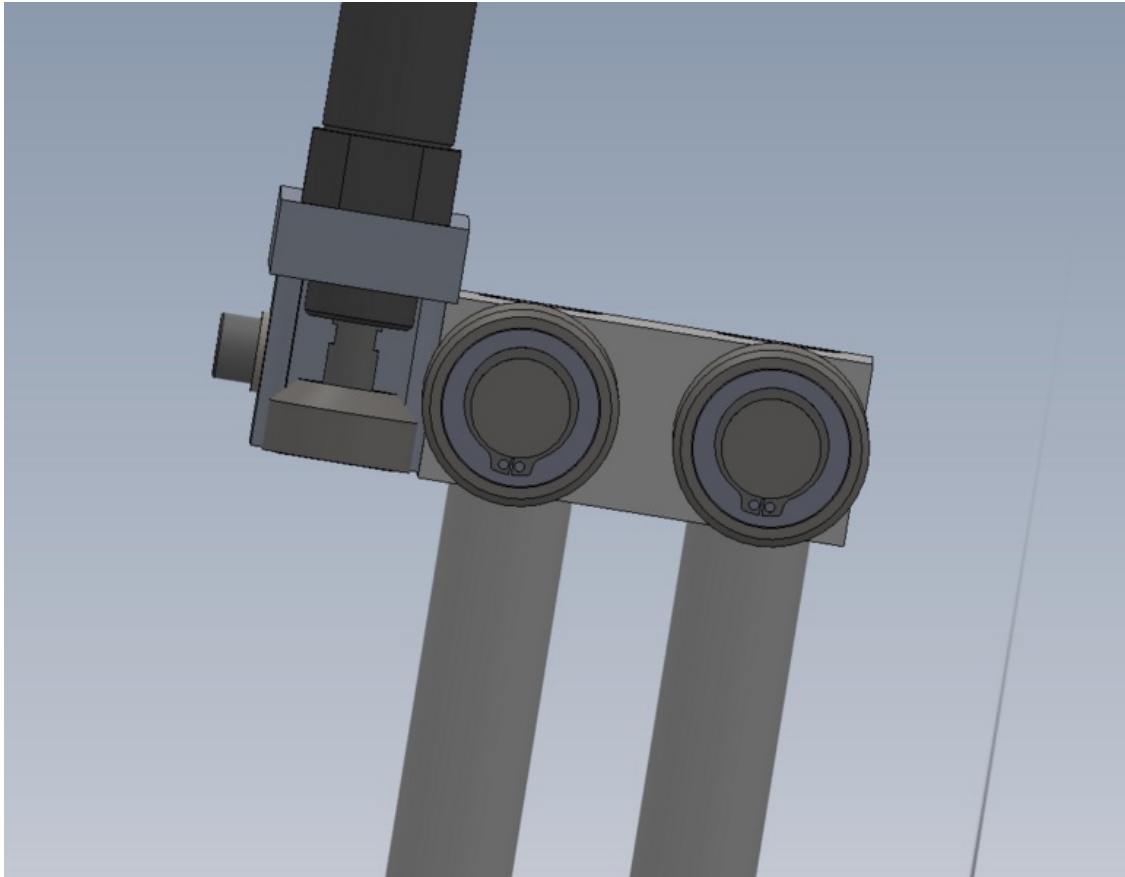

Fichier:R0015046 Bench Assemble Infeed Clamps Screenshot 2023-12-04 135937.png



R0015046_Bench_Assemble_Infeed_Clamps_Screenshot_2023-12-04_135937

File history

Click on a date/time to view the file as it appeared at that time.

	Date/Time	Thumbnail	Dimensions	User	Comment
current	16:00, 4 December 2023		1,087 × 842 (60 KB)	Gareth Green (talk contribs)	R0015046_Bench_Assemble_Infeed_Clamps_Screenshot_2023-12-04_135937

You cannot overwrite this file.

File usage

The following page links to this file:

R0015046 Bench Assemble Infeed Clamps

Metadata

This file contains additional information, probably added from the digital camera or scanner used to create or digitize it. If the file has been modified from its original state, some details may not fully reflect the modified file.

Horizontal resolution	37.79 dpc
Vertical resolution	37.79 dpc