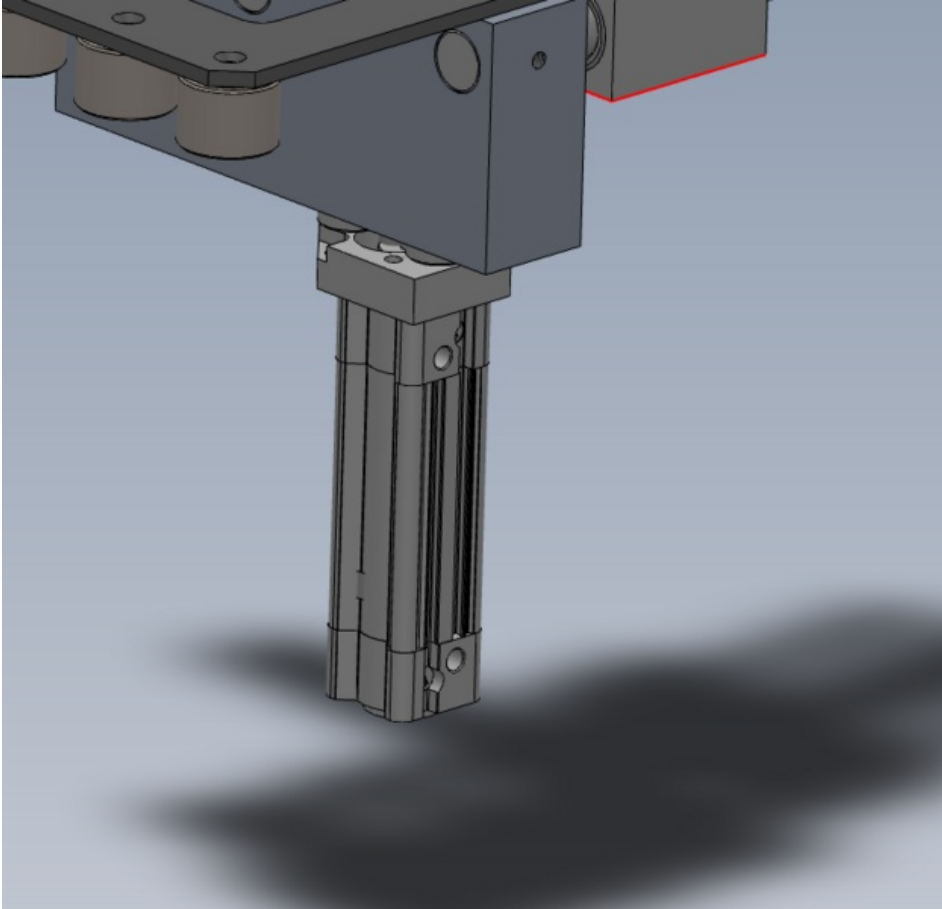

Fichier:R0015046 Bench Assemble Infeed Clamps Screenshot 2023-07-20 083059.png



R0015046_Bench_Assemble_Infeed_Clamps_Screenshot_2023-07-20_083059

File history

Click on a date/time to view the file as it appeared at that time.

	Date/Time	Thumbnail	Dimensions	User	Comment
current	09:31, 20 July 2023		715 × 687 (100 KB)	Gareth Green (talk contribs)	R0015046_Bench_Assemble_Infeed_Clamps_Screenshot_2023-07-20_083059

You cannot overwrite this file.

File usage

The following page links to this file:

R0015046 Bench Assemble Infeed Clamps

Metadata

This file contains additional information, probably added from the digital camera or scanner used to create or digitize it. If the file has been modified from its original state, some details may not fully reflect the modified file.

Horizontal resolution	37.79 dpc
Vertical resolution	37.79 dpc