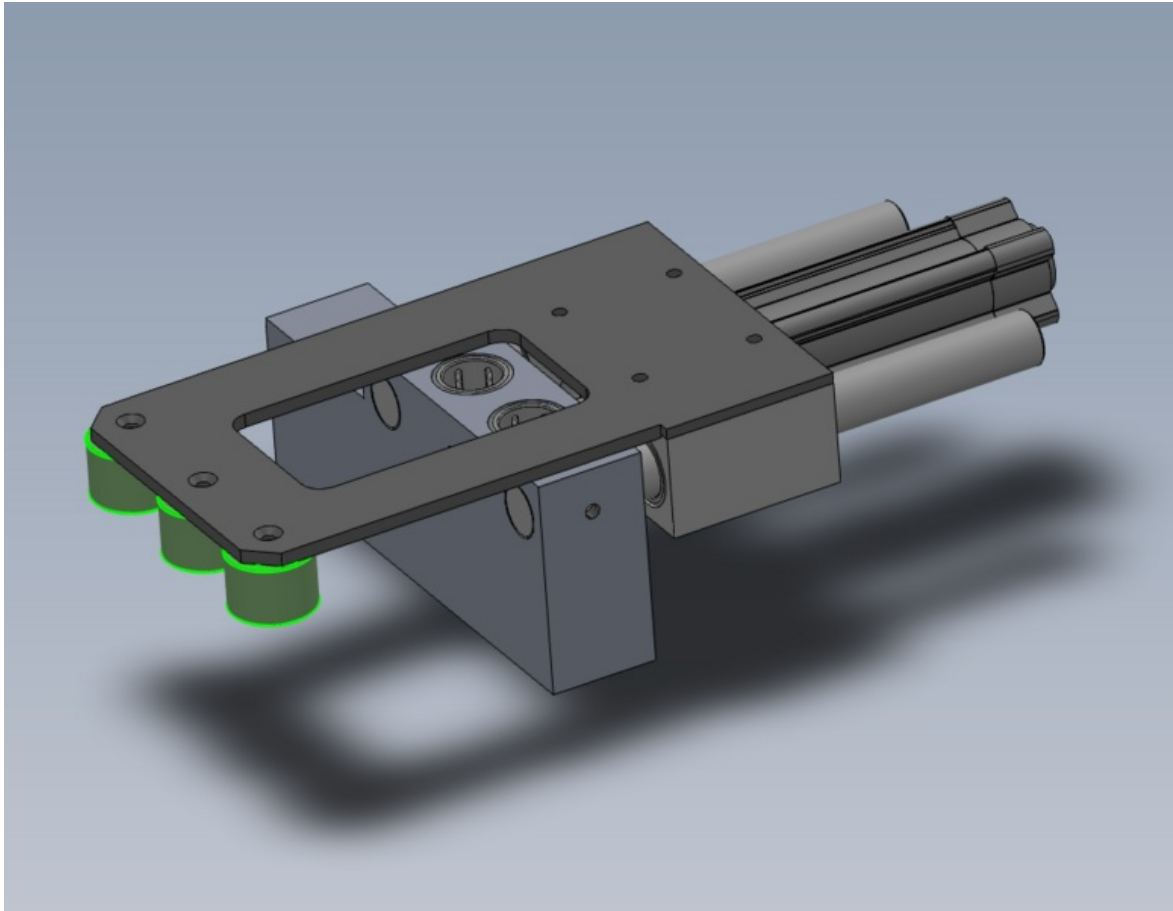

Fichier:R0015046 Bench Assemble Infeed Clamps Screenshot 2023-07-20 075234.png



R0015046_Bench_Assemble_Infeed_Clamps_Screenshot_2023-07-20_075234

File history

Click on a date/time to view the file as it appeared at that time.

	Date/Time	Thumbnail	Dimensions	User	Comment
current	08:56, 20 July 2023		991 × 764 (150 KB)	Gareth Green (talk contribs)	R0015046_Bench_Assemble_Infeed_Clamps_Screenshot_2023-07-20_075234

You cannot overwrite this file.

File usage

The following page links to this file:

R0015046 Bench Assemble Infeed Clamps

Metadata

This file contains additional information, probably added from the digital camera or scanner used to create or digitize it. If the file has been modified from its original state, some details may not fully reflect the modified file.

Horizontal resolution	37.79 dpc
Vertical resolution	37.79 dpc