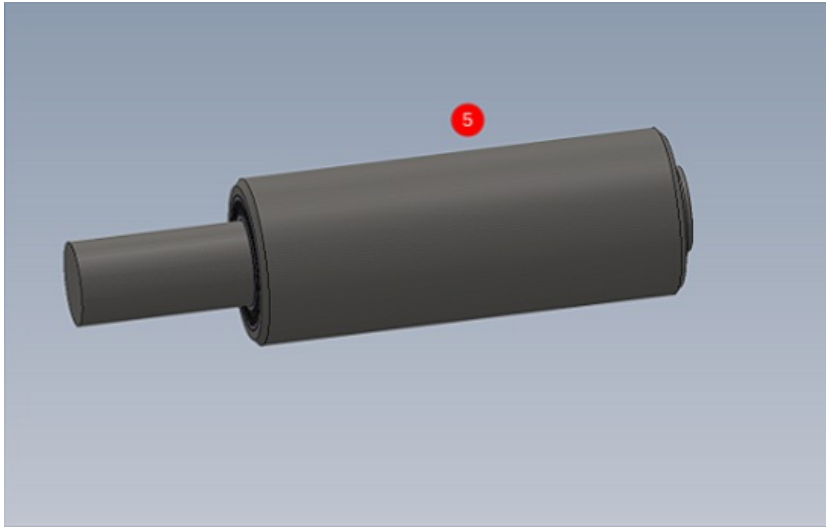

Fichier:R0015046 Bench Assemble Infeed Clamps Screenshot 2023-07-20 074307.png

No higher resolution available.


R0015046_Bench_Assemble_Infeed_Clamps_Screenshot_2023-07-20_074307

File history

Click on a date/time to view the file as it appeared at that time.

	Date/Time	Thumbnail	Dimensions	User	Comment
current	08:43, 20 July 2023		548 × 346 (57 KB)	Gareth Green (talk contribs)	R0015046_Bench_Assemble_Infeed_Clamps_Screenshot_2023-07-20_074307

You cannot overwrite this file.

File usage

The following page links to this file:

R0015046 Bench Assemble Infeed Clamps

Metadata

This file contains additional information, probably added from the digital camera or scanner used to create or digitize it. If the file has been modified from its original state, some details may not fully reflect the modified file.