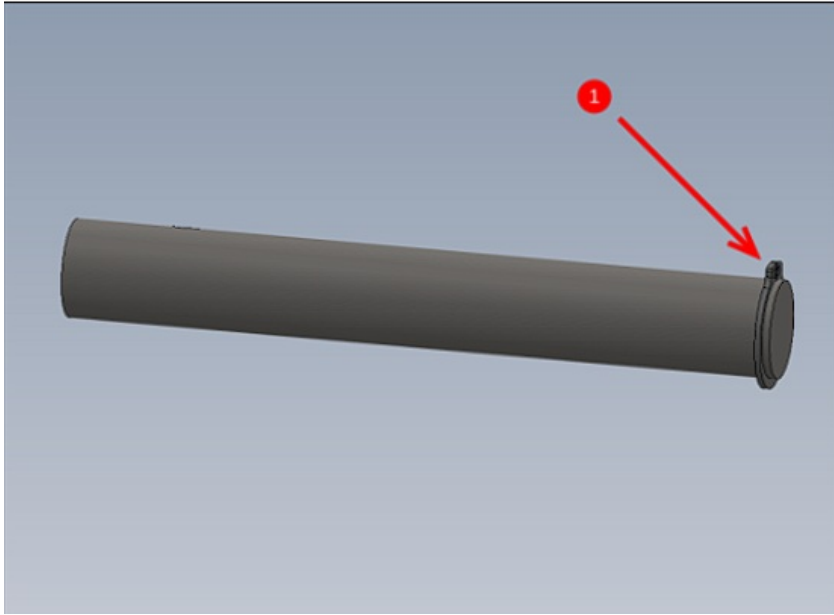

Fichier:R0015046 Bench Assemble Infeed Clamps Screenshot 2023-07-20 074238.png

No higher resolution available.


R0015046_Bench_Assemble_Infeed_Clamps_Screenshot_2023-07-20_074238

File history

Click on a date/time to view the file as it appeared at that time.

	Date/Time	Thumbnail	Dimensions	User	Comment
current	08:43, 20 July 2023		553 × 405 (52 KB)	Gareth Green (talk contribs)	R0015046_Bench_Assemble_Infeed_Clamps_Screenshot_2023-07-20_074238

You cannot overwrite this file.

File usage

The following page links to this file:

R0015046 Bench Assemble Infeed Clamps

Metadata

This file contains additional information, probably added from the digital camera or scanner used to create or digitize it. If the file has been modified from its original state, some details may not fully reflect the modified file.

Horizontal resolution	37.79 dpc
Vertical resolution	37.79 dpc