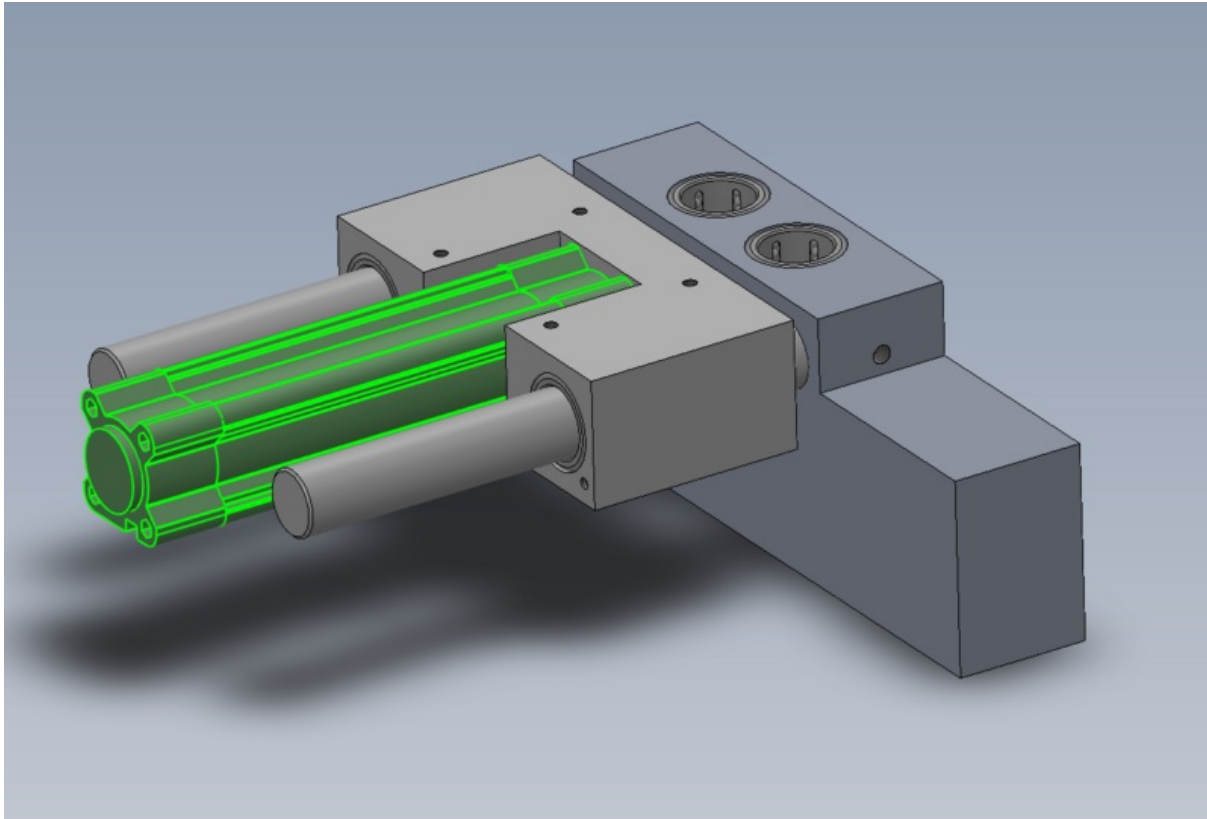

Fichier:R0015046 Bench Assemble Infeed Clamps Screenshot 2023-07-19 152204.png



R0015046_Bench_Assemble_Infeed_Clamps_Screenshot_2023-07-19_152204

File history

Click on a date/time to view the file as it appeared at that time.

	Date/Time	Thumbnail	Dimensions	User	Comment
current	16:22, 19 July 2023		1,179 × 794 (159 KB)	Gareth Green (talk contribs)	R0015046_Bench_Assemble_Infeed_Clamps_Screenshot_2023-07-19_152204

You cannot overwrite this file.

File usage

The following page links to this file:

R0015046 Bench Assemble Infeed Clamps

Metadata

This file contains additional information, probably added from the digital camera or scanner used to create or digitize it. If the file has been modified from its original state, some details may not fully reflect the modified file.

Horizontal resolution	37.79 dpc
Vertical resolution	37.79 dpc