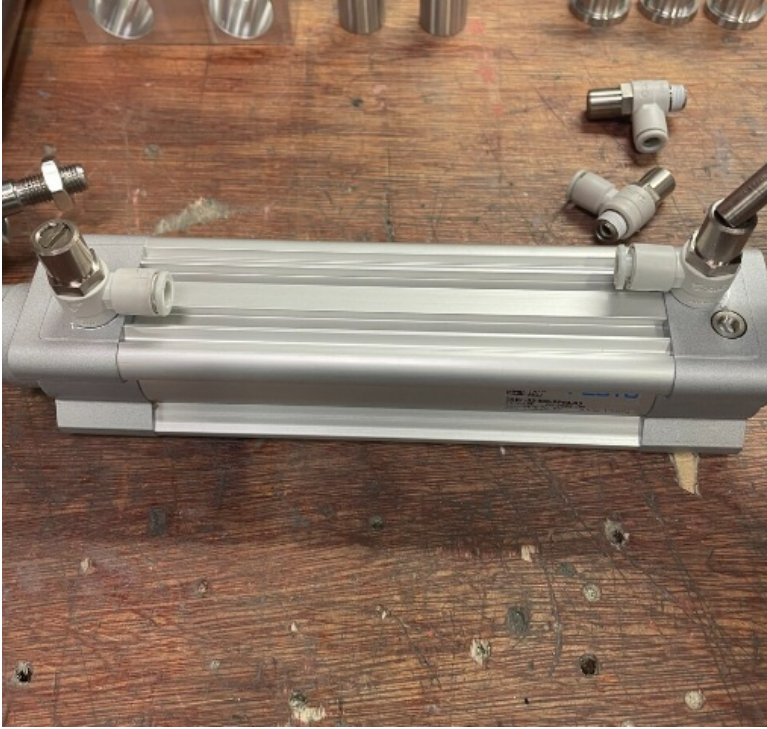

# Fichier:R0015046 Bench Assemble Infeed Clamps Screenshot 2023-07-19 152036.png

No higher resolution available.


R0015046\_Bench\_Assemble\_Infeed\_Clamps\_Screenshot\_2023-07-19\_152036

## File history

Click on a date/time to view the file as it appeared at that time.

	Date/Time	Thumbnail	Dimensions	User	Comment
current	16:20, 19 July 2023		509 × 480 (470 KB)	Gareth Green (talk   contribs)	R0015046_Bench_Assemble_Infeed_Clamps_Screenshot_2023-07-19_152036