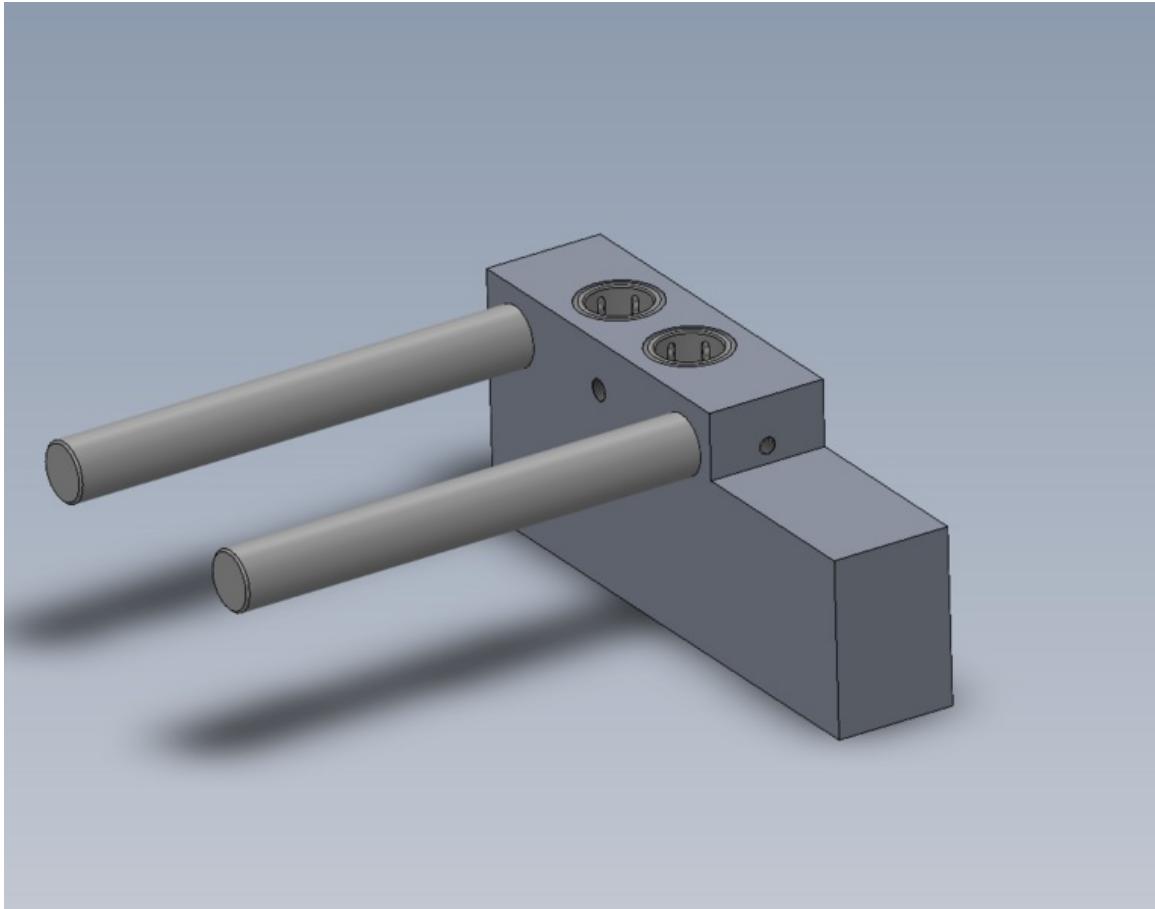

Fichier:R0015046 Bench Assemble Infeed Clamps Screenshot 2023-07-19 150252.png



R0015046_Bench_Assemble_Infeed_Clamps_Screenshot_2023-07-19_150252

File history

Click on a date/time to view the file as it appeared at that time.

	Date/Time	Thumbnail	Dimensions	User	Comment
current	15:03, 19 July 2023		1,029 × 805 (109 KB)	Gareth Green (talk contribs)	R0015046_Bench_Assemble_Infeed_Clamps_Screenshot_2023-07-19_150252

You cannot overwrite this file.

File usage

The following page links to this file:

R0015046 Bench Assemble Infeed Clamps

Metadata

This file contains additional information, probably added from the digital camera or scanner used to create or digitize it. If the file has been modified from its original state, some details may not fully reflect the modified file.

Horizontal resolution	37.79 dpc
Vertical resolution	37.79 dpc