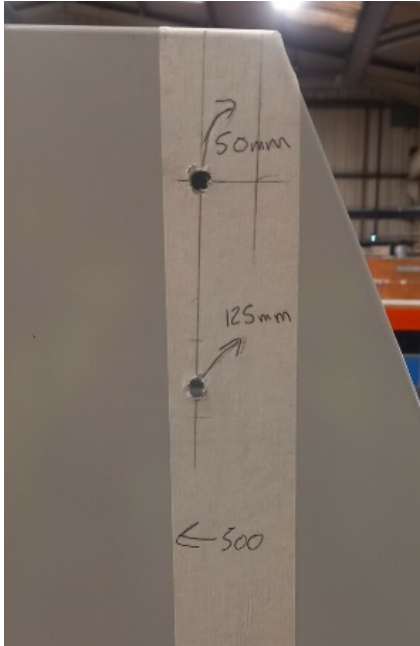

# Fichier:R0015041 Bench Assemble Top Hood Assembly Screenshot 2024-02-06 074956.png

No higher resolution available.


## File history

Click on a date/time to view the file as it appeared at that time.

	Date/Time	Thumbnail	Dimensions	User	Comment
current	09:51, 6 February 2024		295 × 455 (146 KB)	Gareth Green (talk   contribs)	R0015041_Bench_Assemble_Top_Hood_Assembly_Screenshot_2024-02-06_074956

Horizontal resolution	37.79 dpc
Vertical resolution	37.79 dpc