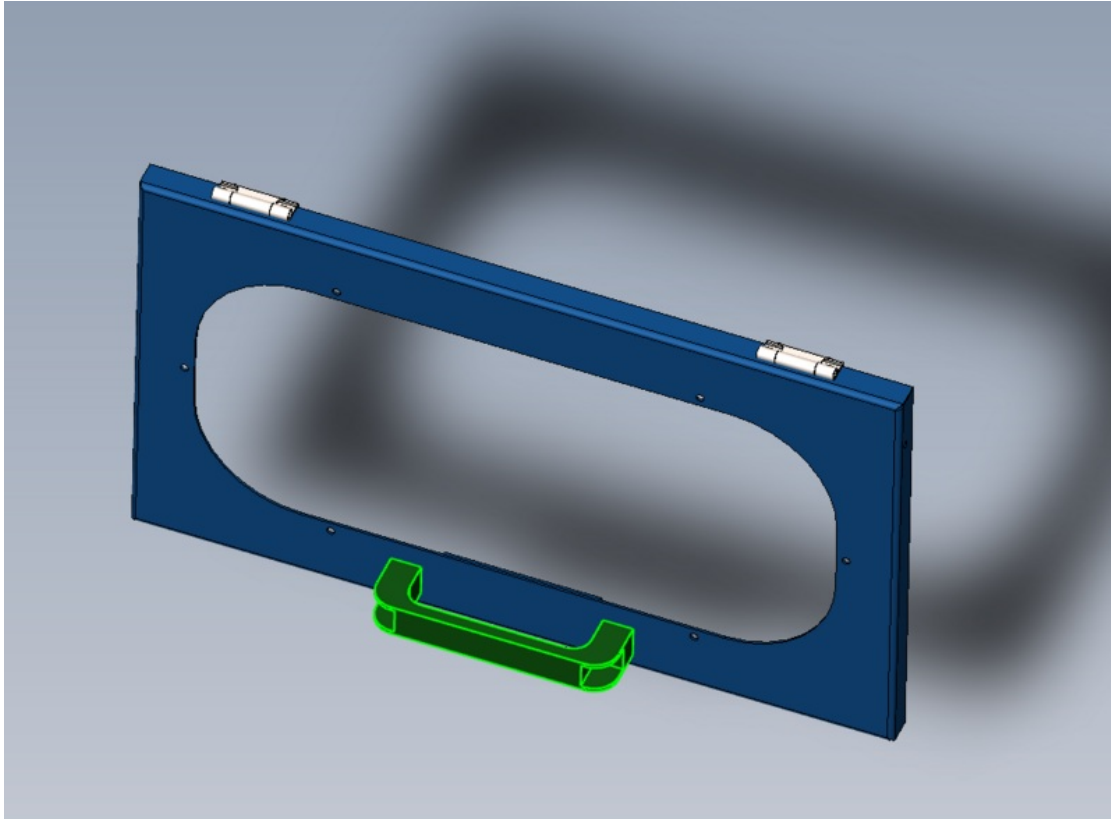

Fichier:R0015041 Bench Assemble Top Hood Assembly Screenshot 2023-11-21 082856.png



R0015041_Bench_Assemble_Top_Hood_Assembly_Screenshot_2023-11-21_082856

File history

Click on a date/time to view the file as it appeared at that time.

	Date/Time	Thumbnail	Dimensions	User	Comment
current	10:29, 21 November 2023		989 × 726 (227 KB)	Gareth Green (talk contribs)	R0015041_Bench_Assemble_Top_Hood_Assembly_Screenshot_2023-11-21_082856

You cannot overwrite this file.

File usage

The following page links to this file:

R0015041 Bench Assemble Top Hood Assembly

Metadata

This file contains additional information, probably added from the digital camera or scanner used to create or digitize it. If the file has been modified from its original state, some details may not fully reflect the modified file.

Horizontal resolution	37.79 dpc
Vertical resolution	37.79 dpc