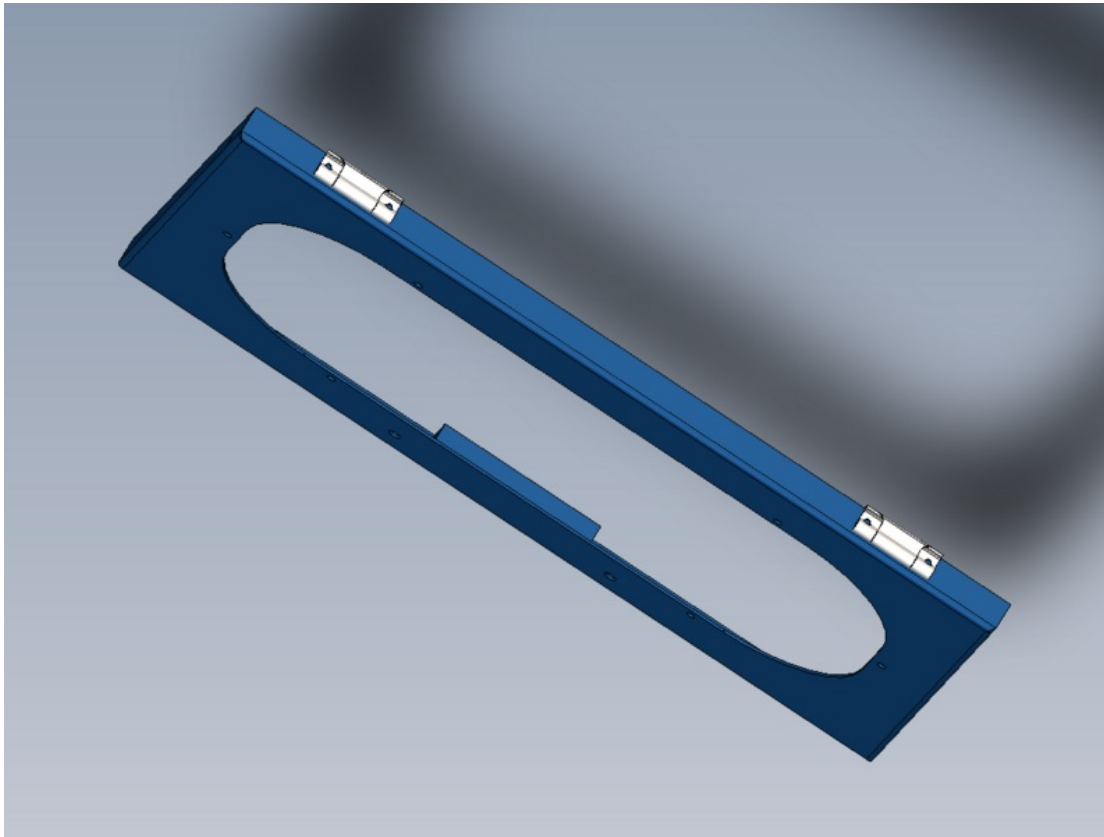

# Fichier:R0015041 Bench Assemble Top Hood Assembly Screenshot 2023-11-21 082452.png



R0015041\_Bench\_Assemble\_Top\_Hood\_Assembly\_Screenshot\_2023-11-21\_082452

## File history

Click on a date/time to view the file as it appeared at that time.

	Date/Time	Thumbnail	Dimensions	User	Comment
current	10:24, 21 November 2023		1,077 × 810 (209 KB)	Gareth Green (talk   contribs)	R0015041_Bench_Assemble_Top_Hood_Assembly_Screenshot_2023-11-21_082452

Horizontal resolution	37.79 dpc
Vertical resolution	37.79 dpc