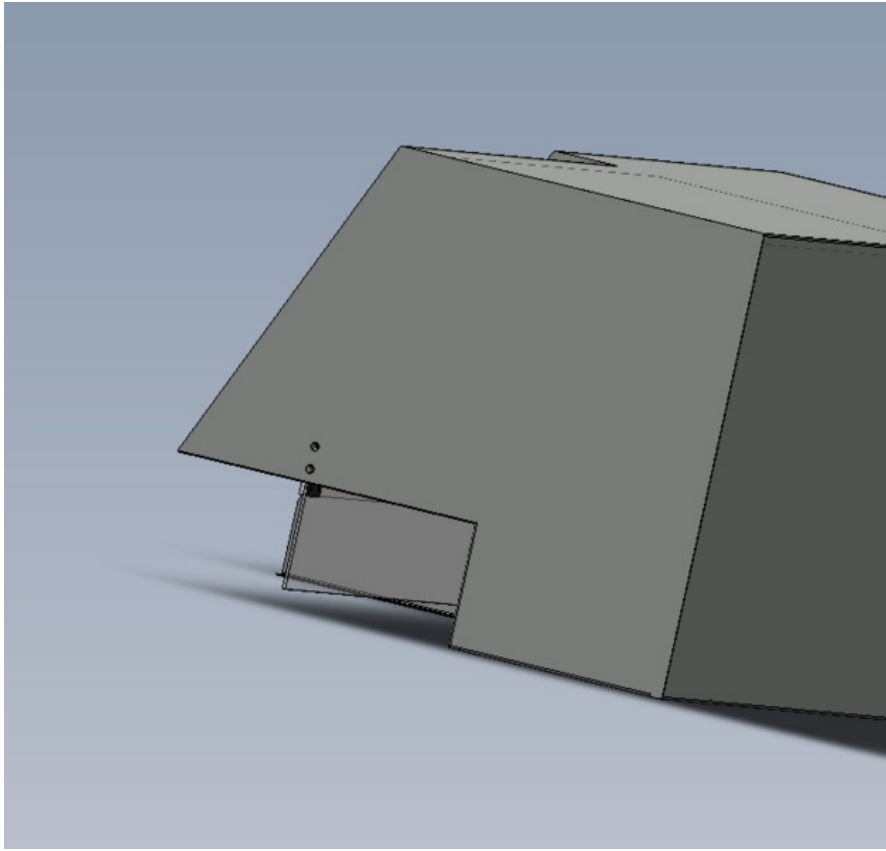

Fichier:R0015041 Bench Assemble Top Hood Assembly Screenshot 2023-10-19 153721.png



R0015041_Bench_Assemble_Top_Hood_Assembly_Screenshot_2023-10-19_153721

File history

Click on a date/time to view the file as it appeared at that time.

	Date/Time	Thumbnail	Dimensions	User	Comment
current	16:37, 19 October 2023		722 × 689 (25 KB)	Gareth Green (talk contribs)	R0015041_Bench_Assemble_Top_Hood_Assembly_Screenshot_2023-10-19_153721

You cannot overwrite this file.

File usage

The following page links to this file:

R0015041 Bench Assemble Top Hood Assembly

Metadata

This file contains additional information, probably added from the digital camera or scanner used to create or digitize it. If the file has been modified from its original state, some details may not fully reflect the modified file.

Horizontal resolution	37.79 dpc
Vertical resolution	37.79 dpc