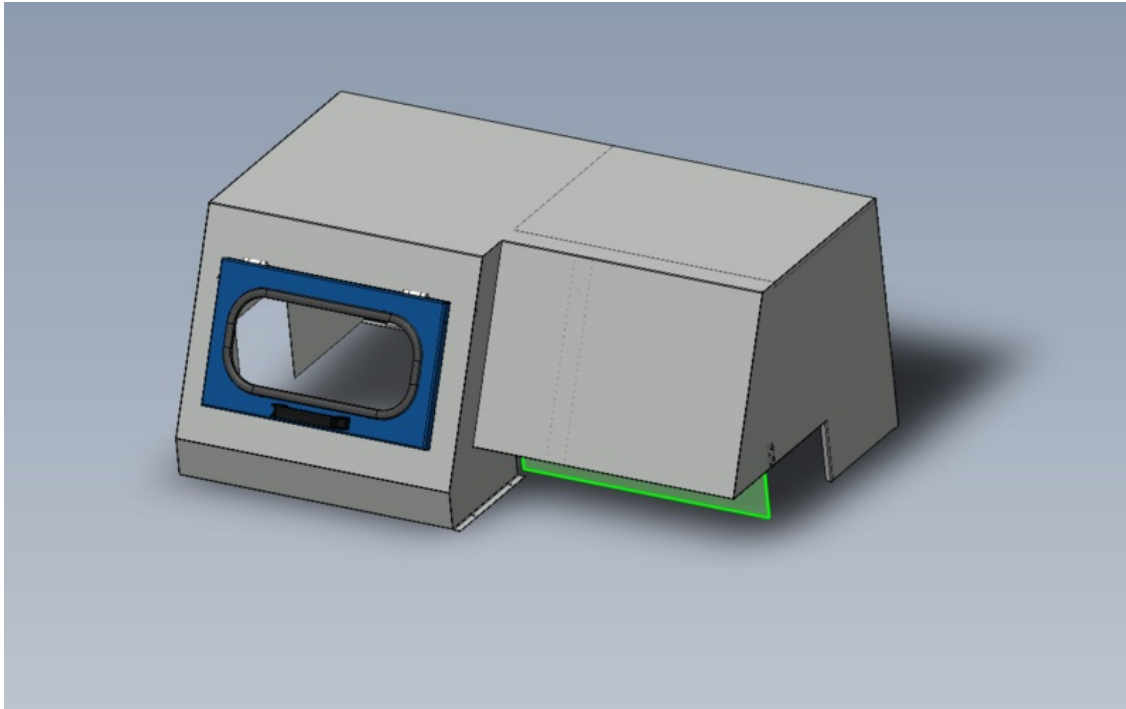

Fichier:R0015041 Bench Assemble Top Hood Assembly Screenshot 2023-10-19 143900.png



R0015041_Bench_Assemble_Top_Hood_Assembly_Screenshot_2023-10-19_143900

File history

Click on a date/time to view the file as it appeared at that time.

	Date/Time	Thumbnail	Dimensions	User	Comment
current	15:39, 19 October 2023		1,169 × 731 (91 KB)	Gareth Green (talk contribs)	R0015041_Bench_Assemble_Top_Hood_Assembly_Screenshot_2023-10-19_143900

Horizontal resolution	37.79 dpc
Vertical resolution	37.79 dpc