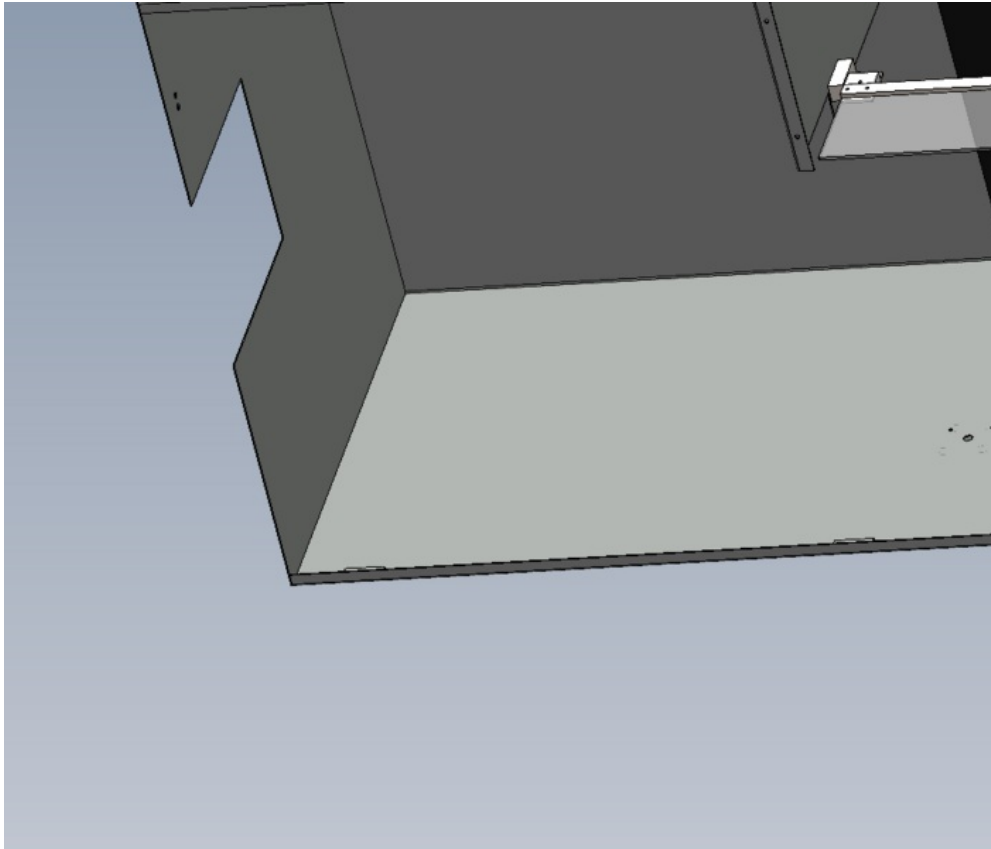

Fichier:R0015041 Bench Assemble Top Hood Assembly Screenshot 2023-10-19 143755.png



R0015041_Bench_Assemble_Top_Hood_Assembly_Screenshot_2023-10-19_143755

File history

Click on a date/time to view the file as it appeared at that time.

	Date/Time	Thumbnail	Dimensions	User	Comment
current	15:38, 19 October 2023		903 × 770 (14 KB)	Gareth Green (talk contribs)	R0015041_Bench_Assemble_Top_Hood_Assembly_Screenshot_2023-10-19_143755

You cannot overwrite this file.

File usage

The following page links to this file:

R0015041 Bench Assemble Top Hood Assembly

Metadata

This file contains additional information, probably added from the digital camera or scanner used to create or digitize it. If the file has been modified from its original state, some details may not fully reflect the modified file.

Horizontal resolution	37.79 dpc
Vertical resolution	37.79 dpc