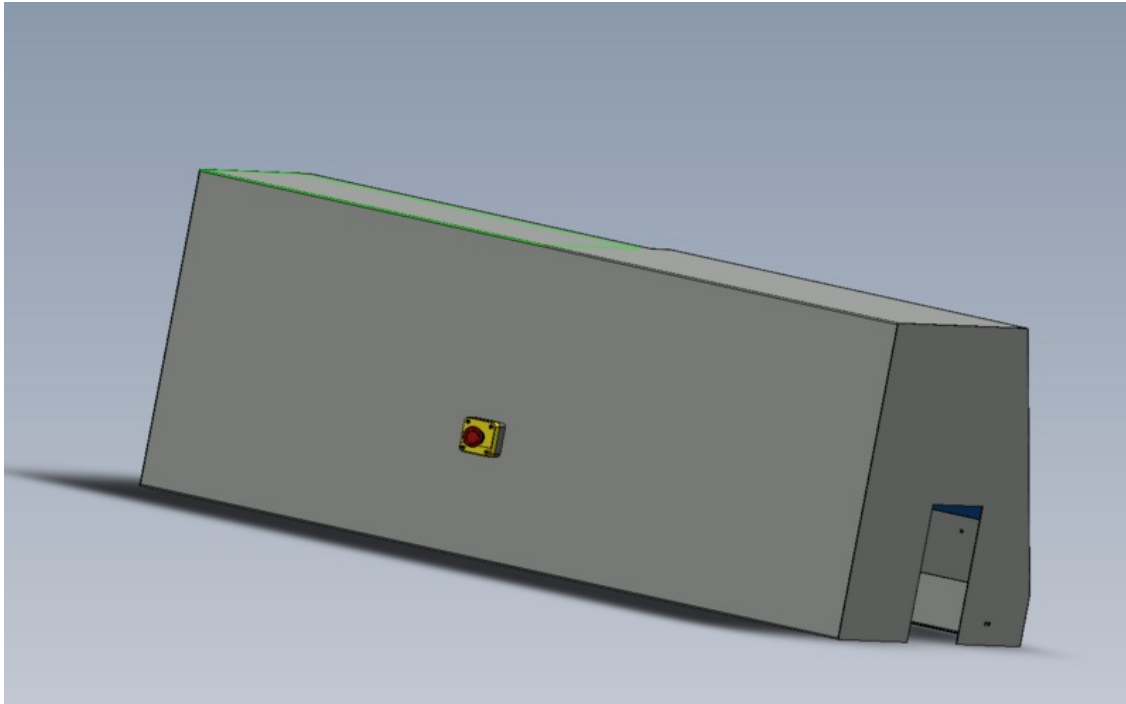

Fichier:R0015041 Bench Assemble Top Hood Assembly Screenshot 2023-10-19 142147.png



R0015041_Bench_Assemble_Top_Hood_Assembly_Screenshot_2023-10-19_142147

File history

Click on a date/time to view the file as it appeared at that time.

	Date/Time	Thumbnail	Dimensions	User	Comment
current	15:21, 19 October 2023		1,362 × 848 (51 KB)	Gareth Green (talk contribs)	R0015041_Bench_Assemble_Top_Hood_Assembly_Screenshot_2023-10-19_142147

You cannot overwrite this file.

File usage

The following page links to this file:

R0015041 Bench Assemble Top Hood Assembly

Metadata

This file contains additional information, probably added from the digital camera or scanner used to create or digitize it. If the file has been modified from its original state, some details may not fully reflect the modified file.

Horizontal resolution	37.79 dpc
Vertical resolution	37.79 dpc