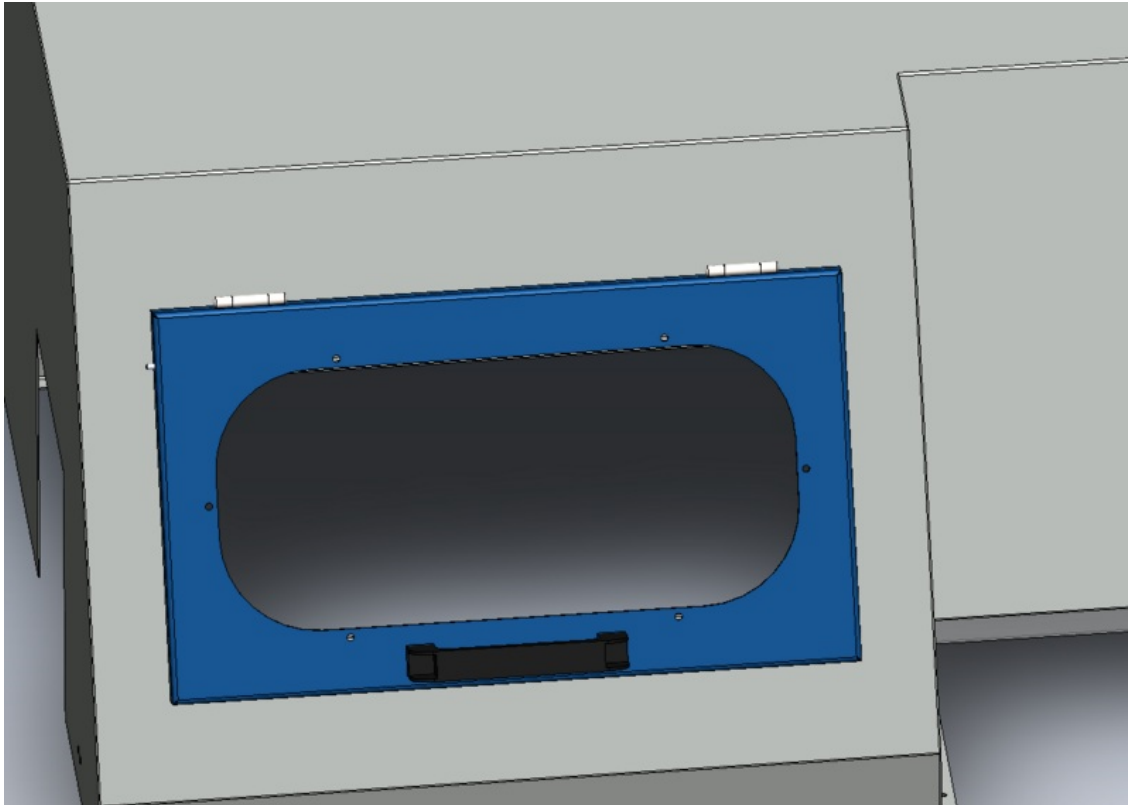

# Fichier:R0015041 Bench Assemble Top Hood Assembly Screenshot 2023-10-19 141353.png



R0015041\_Bench\_Assemble\_Top\_Hood\_Assembly\_Screenshot\_2023-10-19\_141353

## File history

Click on a date/time to view the file as it appeared at that time.

	Date/Time	Thumbnail	Dimensions	User	Comment
current	15:13, 19 October 2023		1,126 × 801 (97 KB)	Gareth Green (talk   contribs)	R0015041_Bench_Assemble_Top_Hood_Assembly_Screenshot_2023-10-19_141353

## File usage

The following file is a duplicate of this file (more details):

Fichier:R0015328 Install Base and Turntable Screenshot 2023-10-19 141353.png

The following page links to this file:

R0015041 Bench Assemble Top Hood Assembly

Horizontal resolution	37.79 dpc
Vertical resolution	37.79 dpc