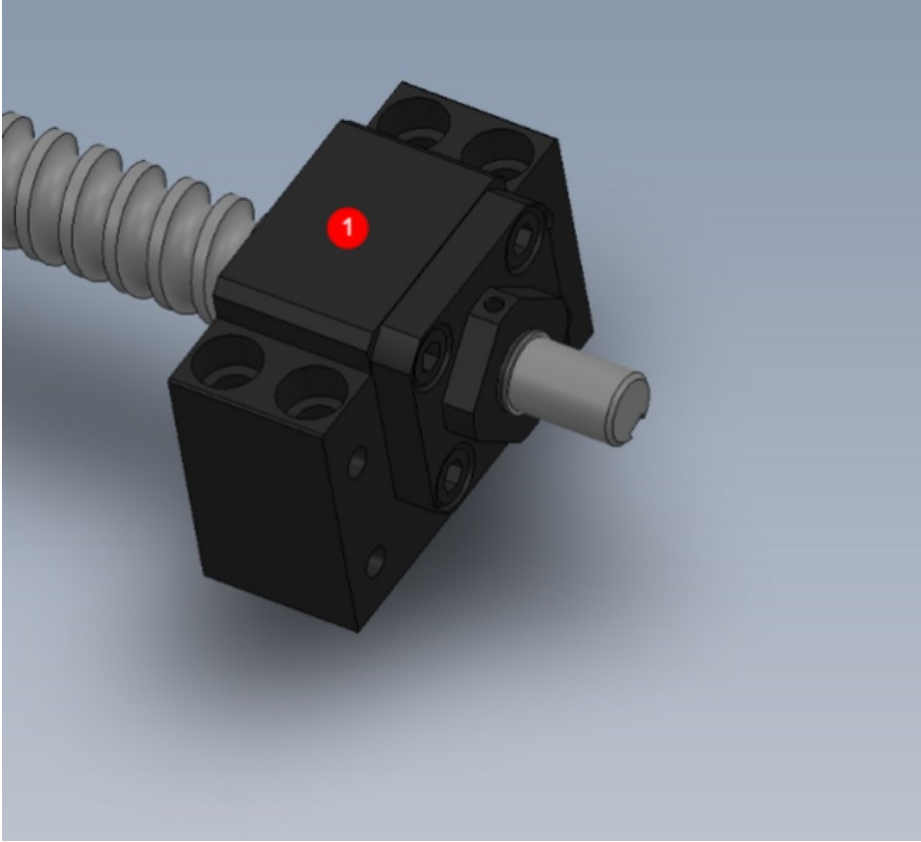

# Fichier:R0015035 Bench Assemble V Notch Components Screenshot 2024-02-06 083318.png



R0015035\_Bench\_Assemble\_V\_Notch\_Components\_Screenshot\_2024-02-06\_083318

## File history

Click on a date/time to view the file as it appeared at that time.

	Date/Time	Thumbnail	Dimensions	User	Comment
current	10:33, 6 February 2024		677 × 614 (131 KB)	Gareth Green (talk   contribs)	R0015035_Bench_Assemble_V_Notch_Components_Screenshot_2024-02-06_083318

## File usage

The following page links to this file:

R0015035 Bench Assemble V Notch Components