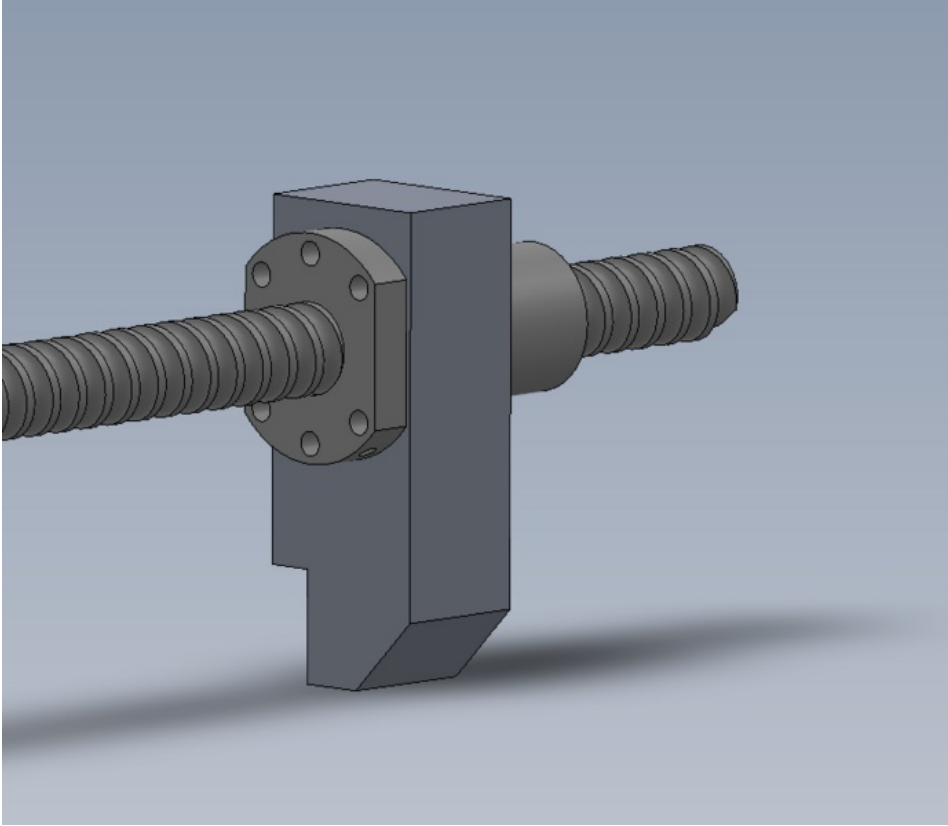

# Fichier:R0015035 Bench Assemble V Notch Components Screenshot 2023-11-23 151434.png



R0015035\_Bench\_Assemble\_V\_Notch\_Components\_Screenshot\_2023-11-23\_151434

## File history

Click on a date/time to view the file as it appeared at that time.

	Date/Time	Thumbnail	Dimensions	User	Comment
current	17:14, 23 November 2023		791 × 685 (63 KB)	Gareth Green (talk   contribs)	R0015035_Bench_Assemble_V_Notch_Components_Screenshot_2023-11-23_151434

Horizontal resolution	37.79 dpc
Vertical resolution	37.79 dpc