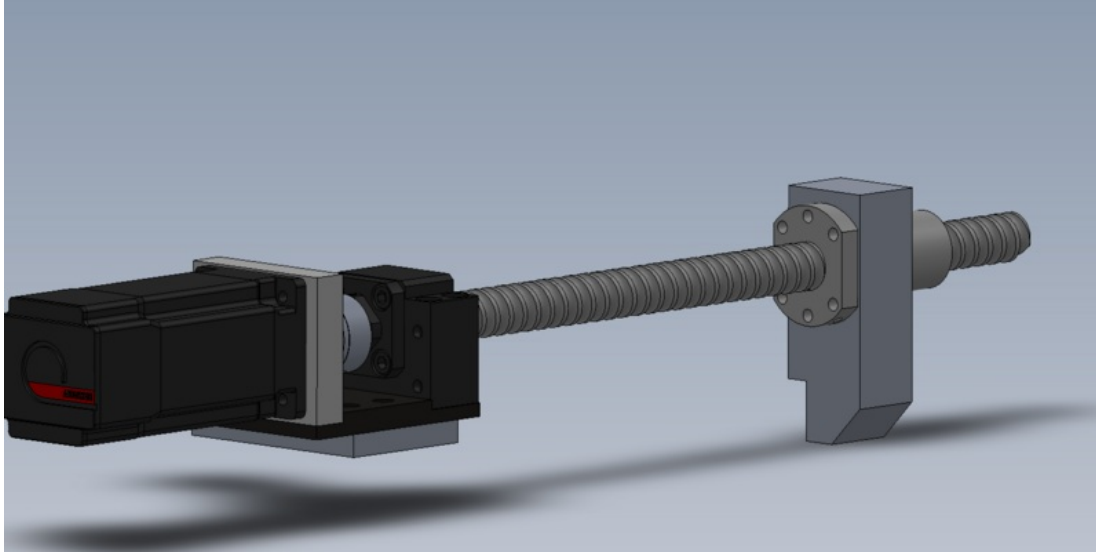

Fichier:R0015035 Bench Assemble V Notch Components Screenshot 2023-11-23 151326.png



R0015035_Bench_Assemble_V_Notch_Components_Screenshot_2023-11-23_151326

File history

Click on a date/time to view the file as it appeared at that time.

	Date/Time	Thumbnail	Dimensions	User	Comment
current	17:13, 23 November 2023		1,458 × 729 (129 KB)	Gareth Green (talk contribs)	R0015035_Bench_Assemble_V_Notch_Components_Screenshot_2023-11-23_151326

You cannot overwrite this file.

File usage

The following page links to this file:

R0015035 Bench Assemble V Notch Components

Metadata

This file contains additional information, probably added from the digital camera or scanner used to create or digitize it. If the file has been modified from its original state, some details may not fully reflect the modified file.

Horizontal resolution	37.79 dpc
Vertical resolution	37.79 dpc