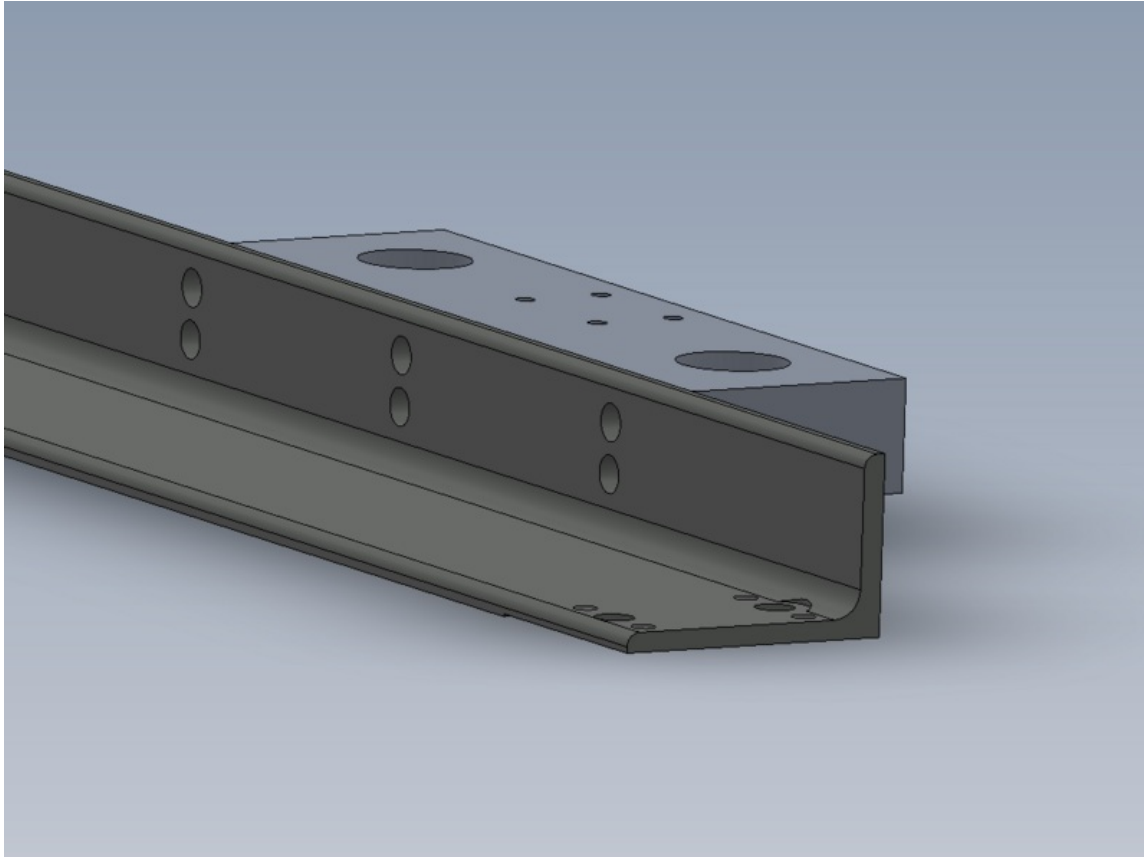

Fichier:R0015035 Bench Assemble V Notch Components Screenshot 2023-07-27 110224.png



R0015035_Bench_Assemble_V_Notch_Components_Screenshot_2023-07-27_110224

File history

Click on a date/time to view the file as it appeared at that time.

	Date/Time	Thumbnail	Dimensions	User	Comment
current	12:02, 27 July 2023		1,049 × 781 (84 KB)	Gareth Green (talk contribs)	R0015035_Bench_Assemble_V_Notch_Components_Screenshot_2023-07-27_110224

You cannot overwrite this file.

File usage

The following page links to this file:

R0015035 Bench Assemble V Notch Components

Metadata

This file contains additional information, probably added from the digital camera or scanner used to create or digitize it. If the file has been modified from its original state, some details may not fully reflect the modified file.

Horizontal resolution	37.79 dpc
Vertical resolution	37.79 dpc