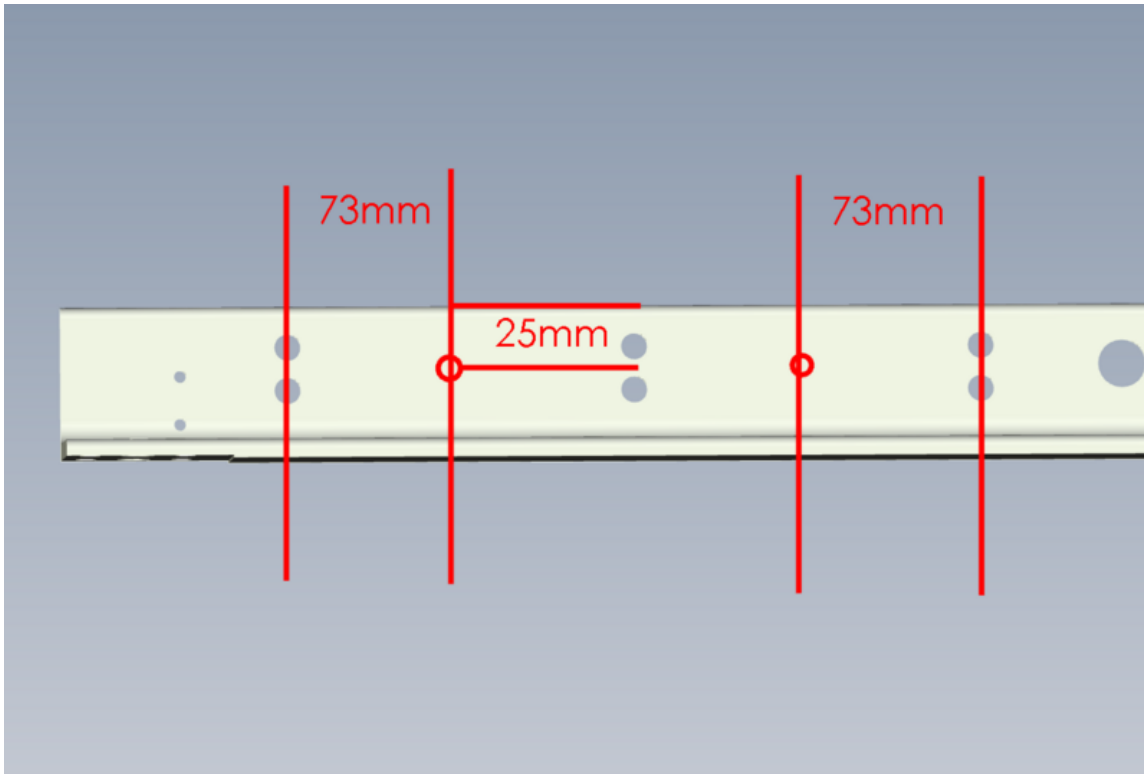

# Fichier:R0015035 Bench Assemble V Notch Components Screenshot 2023-07-27 105756.png



R0015035\_Bench\_Assemble\_V\_Notch\_Components\_Screenshot\_2023-07-27\_105756

## File history

Click on a date/time to view the file as it appeared at that time.

	Date/Time	Thumbnail	Dimensions	User	Comment
current	11:58, 27 July 2023		1,244 × 835 (30 KB)	Gareth Green (talk   contribs)	R0015035_Bench_Assemble_V_Notch_Components_Screenshot_2023-07-27_105756

Horizontal resolution	37.79 dpc
Vertical resolution	37.79 dpc